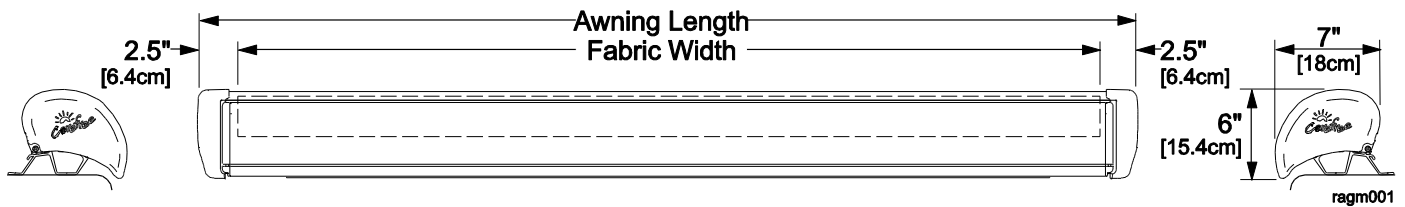

PRODUCT DATA SHEET

FREESTYLE EVOLUTION

12V Motorized Roof Mounted Box Awning

- Compact, lightweight roof mounted 12V box awning.
- Carefree's BT12 Wireless Awning Control System is standard.
- Lateral spring arm design.
- Mounting brackets available for a wide range of applications.
- No vertical support arms are required.
- Easy to use manual override to close the awning if power is lost.
- Optional factory installed 12V LED lighting mounted in the lead rail is available.

SPECIFICATIONS

LENGTHS:	centimeters	200 - 241	244 - 254	257 - 297	300 - 500
	inches	79 - 95	96 - 100	101 - 117	118 - 197
EXTENSION:		152cm (60")	180cm (72")	200cm (80")	250cm (98")
LEAD RAIL SUPPORT:		2 Lateral Spring Arms (4m and smaller); 3 Lateral Spring Arms (4.5m & 5m)			
POSITION CONTROL:		12V Motorized			
CONTROLLER:		BT12 Wireless Awning Control System			
POWER SOURCE:		Vehicle's 12V system			
COLOR:	<i>Hardware:</i>	Satin, White or Black			
	<i>Fabric:</i>	Vinyl or Woven Acrylic (Refer to sales literature for available colors.)			