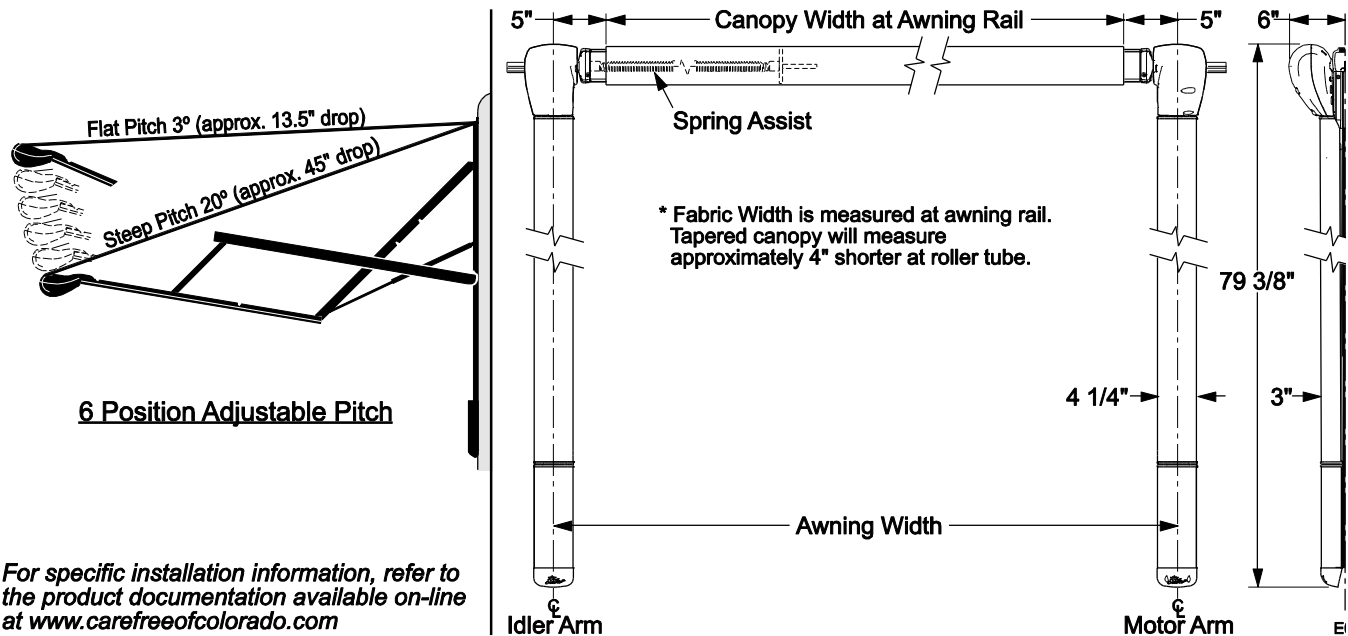

PRODUCT DATA SHEET

ECLIPSE XL

- The unique "scissor" style arms eliminate the need for vertical ground supports.
- Worm gear style motor is billow proof - eliminates the need for travel locks.
- Easy to use 6 position pitch adjustment. Pitch can be set with the awning open or closed.
- Uses a single switch control for extend/retract.
- LED Option: Available with white LED's mounted in the roller tube.

SPECIFICATIONS

For specific installation information, refer to the product documentation available on-line at www.carefreeofcolorado.com

Length:	12' - 21' [366 - 640cm]	Extension:	9' [274cm]
Motor:	Power: 10VDC–14VDC	Circuit Rating: 15 amp	motor mounted in arm
Power Source:	Vehicle's 12V system		
Extend Actuation:	Gas Shock		
Retract Actuation	Motorized roll out/in with adjustable spring assist		
Controller:	3 position, momentary ON, center OFF Switch		
Color:	<i>Frame:</i>	White or Black	
	<i>Fabric:</i>	Heavy Duty Vinyl or Acrylic Fabric (refer to sales literature for colors)	
	<i>Fabric Wrap:</i>	Vinyl Weatherguard (vinyl only) or FLXguard	