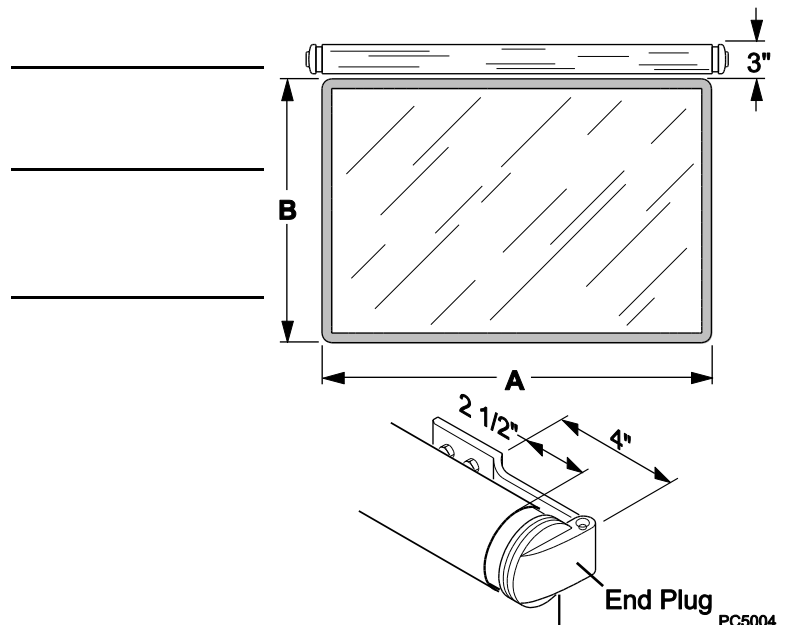

PRODUCT DATA SHEET

SUNSHADE

Exterior Rear Window Retractable Shade

- Blocks the heat from the back window to reduce the interior heat and protect the interior furniture and curtains from the damaging ultraviolet sunrays.
- Covers 100% of the window glass.
- Made with FullView open weave fabric to allow a clear view out.
- Available from 30" to 72" widths with a vertical drop up to 60".
- Rolls up for travel and rolls down form camping.

NOTE: The Sunshade is NOT intended for use on the side of the vehicle, over an emergency exit or for indoor use!

HOW TO MEASURE

1. Measure Width "A" (from outside of frame to outside of frame)
 - This will be the fabric width
 - The overall length = Fabric width + 3"
2. Measure Height "B" (from outside of frame to outside of frame)
 - This will be the minimum fabric height required