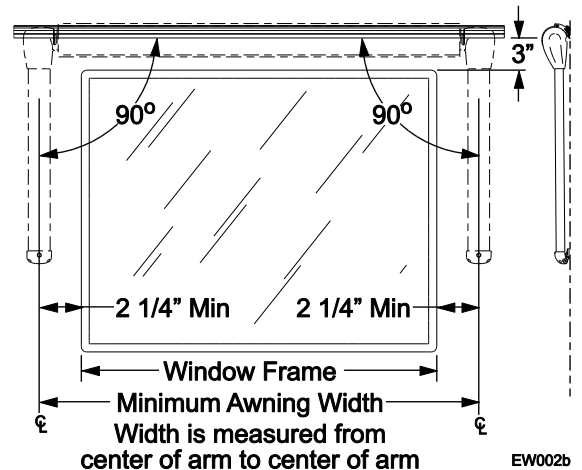

WARRANTY

The Simply Shade Window awning is covered by the standard Carefree of Colorado 1 year Limited Warranty.

ON-LINE AT WWW.CAREFREEOFCOLORADO.COM

- Product Manuals
- Fabric Options
- Warranty Information