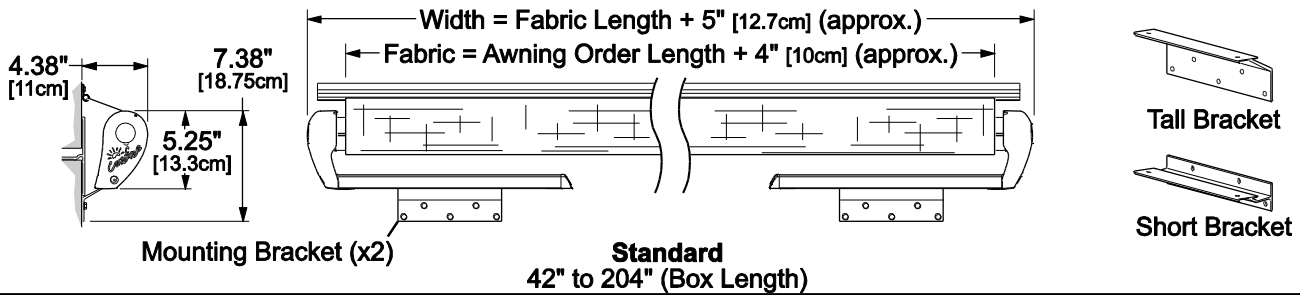

A Light Weight Cover For Slide-Out Rooms

- *Simple Installation;*
- *2 mounting bracket sizes available to adapt to a range of room flange sizes;*
- *Carefree's innovative automatic anti-billow lock securely holds the fabric during travel. The lock automatically engages when the fabric attempts to billow.*

SPECIFICATIONS

AL001a

AVAILABLE LENGTHS: (measured box length) 42" [107cm] - 336" [853cm] | **EXTENSION:** 42" [107cm]

FABRIC TENSION	One spring mounted in RH end of roller tube	
COLOR:	<i>Hardware:</i>	White, Black
	<i>Fabric:</i>	Vinyl or Vinyl with optional FLXguard (refer to sales literature for available colors)
WEIGHT:	Base Weight @42" (107cm) Box Length = 13.5 lbs [6.14kg]; for every 12" [30.5cm] increase, add 1 lb [2.2kg]	