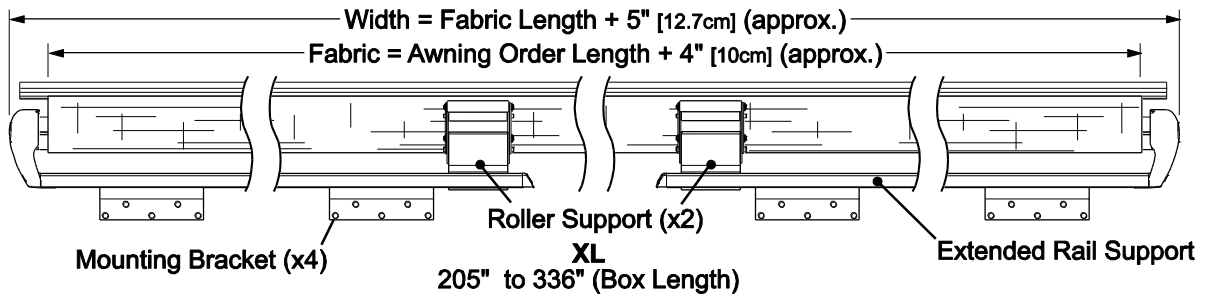

A Light Weight Cover For Slide-Out Rooms

- *Simple Installation;*
- *2 mounting bracket sizes available to adapt to a range of room flange sizes;*
- *Carefree's innovative automatic anti-billow lock securely holds the fabric during travel. The lock automatically engages when the fabric attempts to billow.*

SPECIFICATIONS

AL001a

AVAILABLE LENGTHS: (measured box length) 42" [107cm] - 336" [853cm] | **EXTENSION:** 42" [107cm]

FABRIC TENSION	One spring mounted in RH end of roller tube	
COLOR:	<i>Hardware:</i>	White, Black
	<i>Fabric:</i>	Vinyl or Vinyl with optional FLXguard (refer to sales literature for available colors)
WEIGHT:	Base Weight @42" (107cm) Box Length = 13.5 lbs [6.14kg]; for every 12" [30.5cm] increase, add 1 lb [2.2kg]	