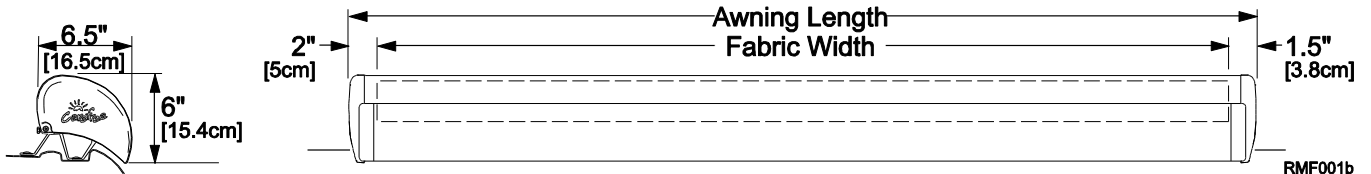

PRODUCT DATA SHEET

FREESTYLE RM

Roof Top Mount Box Awning

- Compact, lightweight roof mounted 12V box awning.
- Carefree's Direct Response™ Electronics.
- Lateral spring arm design.
- Mounting brackets available for a wide range of applications.
- No vertical support arms are required.
- Easy to use manual override to close the awning if power is lost.
- Optional factory installed 12V LED lighting mounted in the lead rail is available. LED lighting requires a separate control switch.

SPECIFICATIONS

LENGTHS:	centimeters	200 - 241	244 - 254	257 - 297	300 - 500
	inches	79 - 95	96 - 100	101 - 117	118 - 197
EXTENSION:		152cm (60")	180cm (72")	200cm (80")	250cm (98")

NOTE: Actual awning Length = 2.69" [6.8cm] shorter than stated length

LEAD RAIL SUPPORT:	2 Lateral Spring Arms (4m and smaller); 3 Lateral Spring Arms (4.5m & 5m)
POSITION CONTROL:	12V Motorized w/ tubular motor
	12V Direct Response - Standard
POWER SOURCE:	Vehicle's 12V system
COLOR:	<i>Hardware:</i> Satin, White or Black
	<i>Fabric:</i> Vinyl or Woven Acrylic (Refer to sales literature for available colors.)