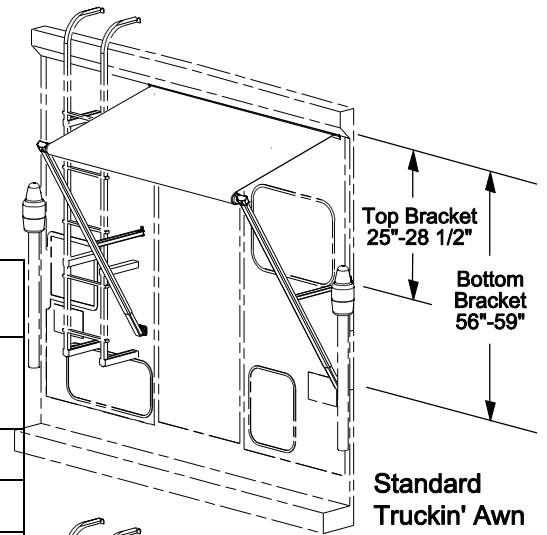

PRODUCT DATA SHEET

TRUCKIN' AWN

An awning for truck camper rear entry doors.

- The Truckin' Awn keeps the rain out and keeps the entry way cool.
- The adjustable arms allow the awning pitch to be adjusted.
- Available as a standard (manually deployed) vinyl awning with a 36" projection or as an auto-rafter awning with a 46" projection.
- The Auto-Rafter model automatically locks for easy set-up. Includes extruded aluminum awning rail, hinged arms and braces.

LENGTH:		36" [to 72" [183cm] in 6" [15cm] increments
EXTENSION		Standard: 36" [91.5cm] Auto-Rafter: 46" [117cm]
POSITIONING CONTROL:		Spring Tension Manual Operation
COLOR:	<i>Hardware:</i>	White with White Castings
	<i>Fabric:</i>	Heavy Duty Vinyl with Weatherguard or FLXguard