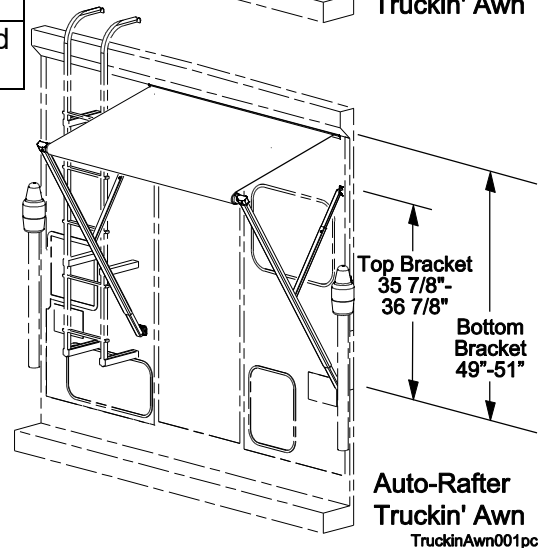

PRODUCT DATA SHEET

TRUCKIN' AWN

An awning for truck camper rear entry doors.

- The Truckin' Awn keeps the rain out and keeps the entry way cool.
- The adjustable arms allow the awning pitch to be adjusted.
- Available as a standard (manually deployed) vinyl awning with a 36" projection or as an auto-rafter awning with a 46" projection.
- The Auto-Rafter model automatically locks for easy set-up. Includes extruded aluminum awning rail, hinged arms and braces.

LENGTH:		36" [to 72" [183cm] in 6" [15cm] increments
EXTENSION		Standard: 36" [91.5cm] Auto-Rafter: 46" [117cm]
POSITIONING CONTROL:		Spring Tension Manual Operation
COLOR:	<i>Hardware:</i>	White with White Castings
	<i>Fabric:</i>	Heavy Duty Vinyl with Weatherguard or FLXguard