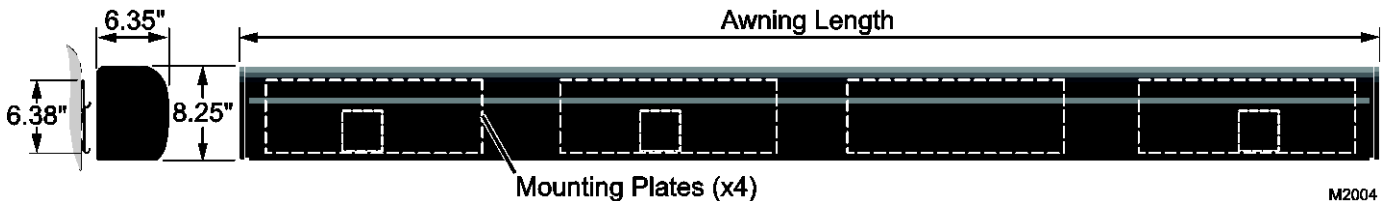

**PRODUCT DATA SHEET**

**MIRAGE 2-STAGE**

*Wall Mounted Lateral Arm Awning*

*NOTE: Dimensions are at maximum extension and shown for reference only. Refer to installation manual for required mounting heights and positions. Actual dimensions may vary with specific installations.*

**SPECIFICATIONS**

<b>LENGTH</b>	14' – 21' [4.27m - 6.4m] (in 1 foot [.305m] increments)				
<b>HORIZONTAL PROJECTION</b>	110" [279.5cm] @ minimum pitch				
	98" [249cm] @ maximum pitch				
<b>DROP:</b>	42" [107cm] @ minimum pitch				
	64" [162.5cm] @ maximum pitch				
<b>SUPPORT:</b>	Lateral Spring Arms				
<b>MOTOR:</b>	Tubular	Available in LH or RH configurations			
	Power:	120V, 60Hz, 2.5A	Torque:	60nm	Speed:
<b>CONTROLS:</b>	Carefree Direct Response				
<b>COLOR:</b>	Hardware:	Black			
	Fabric:	Woven Acrylic (refer to sales literature for colors)			