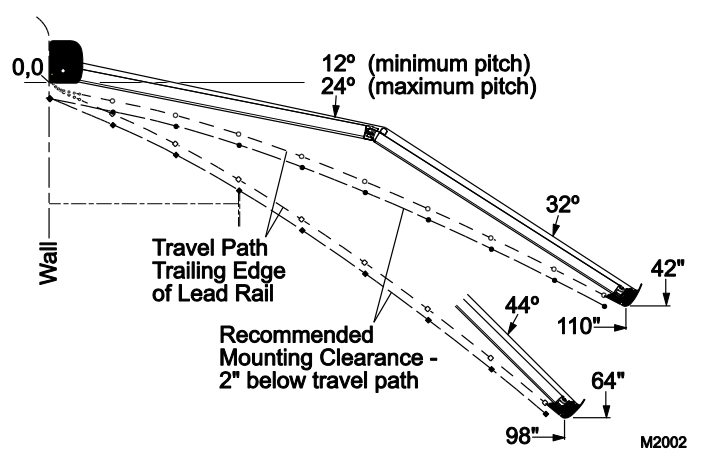

**PRODUCT DATA SHEET**

**MIRAGE 2-STAGE**

*Wall Mounted Lateral Arm Awning*

*NOTE: Dimensions are at maximum extension and shown for reference only. Refer to installation manual for required mounting heights and positions. Actual dimensions may vary with specific installations.*

**SPECIFICATIONS**

<b>LENGTH</b>	14' – 21' [4.27m - 6.4m] (in 1 foot [.305m] increments)				
<b>HORIZONTAL PROJECTION</b>	110" [279.5cm] @ minimum pitch				
	98" [249cm] @ maximum pitch				
<b>DROP:</b>	42" [107cm] @ minimum pitch				
	64" [162.5cm] @ maximum pitch				
<b>SUPPORT:</b>	Lateral Spring Arms				
<b>MOTOR:</b>	Tubular	Available in LH or RH configurations			
	Power:	120V, 60Hz, 2.5A	Torque:	60nm	Speed:
<b>CONTROLS:</b>	Carefree Direct Response				
<b>COLOR:</b>	Hardware:	Black			
	Fabric:	Woven Acrylic (refer to sales literature for colors)			