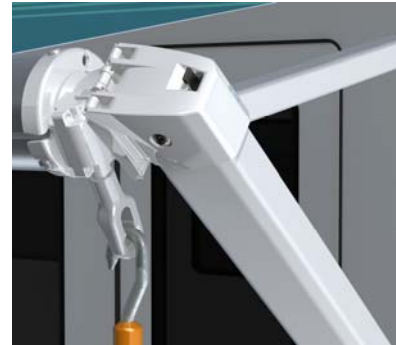

Quality • Value  
Performance • Style

**PRODUCT DATA SHEET**

**PIONEER PATIO AWNING**

- *Easy to use manual crank operation. No springs.*
- *No travel locks required. The manual crank gear mechanism securely holds the awning during travel - no billowing.*
- *When the awning is extended, the arms can be left on the RV or rotated down and placed in the carport position (vertical).*
- *The pitch can be set to optimize shade and rain run-off.*
- *Simple Installation.*

**SPECIFICATIONS**

<b>LENGTH:</b>	12' [3.6m] to 21' [6.4m] <i>in 1' [.3m] increments</i>		
<b>FABRIC EXTENSION:</b>	92" [234cm] approximate		
<b>POSITIONING CONTROL:</b>	Manual Crank	Crank Ratio 2.7 : 1	
<b>COLOR:</b>	<i>Hardware:</i>	White, Black or Satin	
	<i>Fabric:</i>	Vinyl or Acrylic	
	<i>Fabric Wrap:</i>	Weatherguard (vinyl only) FLXguard Metal Wraps: Alumaguard or Uniguard	