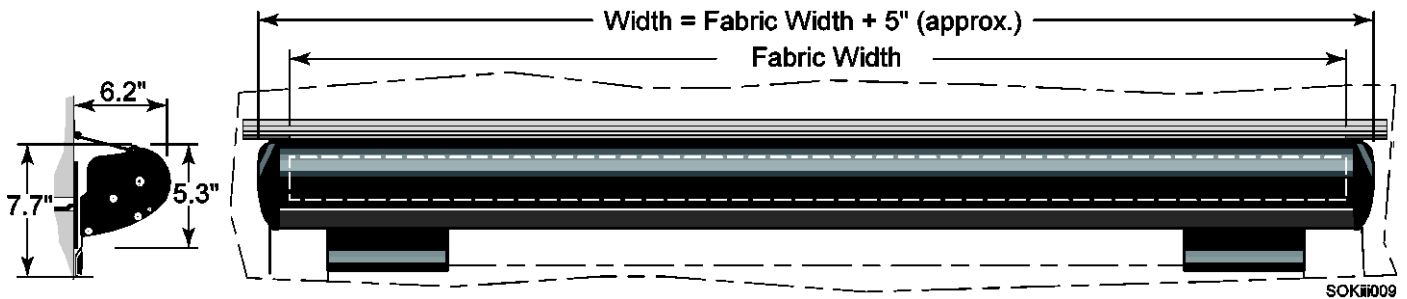

- Automatically opens and closes with the room.
- No locks or additional anti-billow devices are required.
- The streamlined styling blends in with the coach sidewall and is a perfect complement to other Carefree products.
- Longer mounting brackets.
- Greater mounting flexibility with brackets that can be tailored to fit a variety of flange and awning rail configurations.
- Simplified rollbar installation for improved serviceability.
- An optional front cover that can be easily removed for cleaning and service.

SPECIFICATIONS

AVAILABLE LENGTHS: (measured box length)	Standard	42" - 191"	AVAILABLE EXTENSION: Up to 42"
	XL	192" - 390"	
FABRIC TENSION	One spring mounted in RH end of roller tube		
COLOR:	<i>Hardware:</i>	White, Black	
	<i>Fabric:</i>	Vinyl or Vinyl with optional FLXguard (refer to sales literature for available colors)	