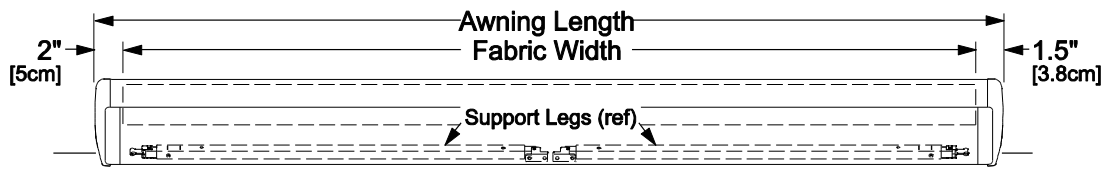

#### Manual Crank

RMF001g

LENGTHS:		Available Sizes for Motorized Freedom RM						
		Available Sizes for Manual Freedom RM						
	centimeters	244	257	300	350	400	450	500
	inches	96	101	118	138	157	177	197
<b>EXTENSION:</b>		72" (180cm)	79" (200cm)	98" (250cm)				