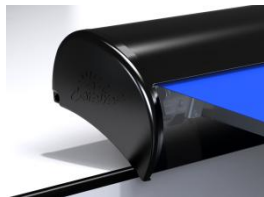

## FREEDOM RM

### Roof Top Mount Box Awning

- Compact design.
- Lightest weight roof mounted box awning.
- Self contained, mounts using concealed mounting brackets.
- Ground support arms store inside the lead rail and are easy to access.
- Optional factory installed 12V LED lighting mounted in the lead rail. LED lighting requires a separate 12V control switch.