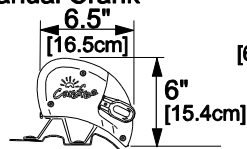

#### Manual Crank

RMF001g

LENGTHS:		Available Sizes for Motorized Freedom RM						
		Available Sizes for Manual Freedom RM						
	centimeters	244	257	300	350	400	450	500
	inches	96	101	118	138	157	177	197
<b>EXTENSION:</b>		72" (180cm)	79" (200cm)	98" (250cm)				