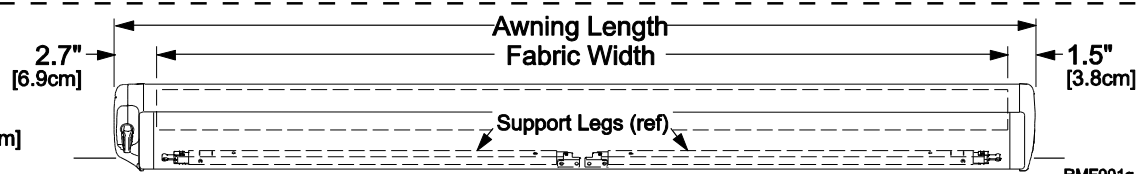

#### Manual Crank

RMF001g

LENGTHS:		Available Sizes for Motorized Freedom RM						
		Available Sizes for Manual Freedom RM						
	centimeters	244	257	300	350	400	450	500
	inches	96	101	118	138	157	177	197
<b>EXTENSION:</b>		72" (180cm)	79" (200cm)	98" (250cm)				