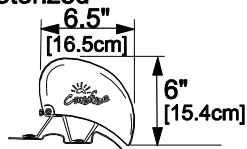

#### Manual Crank

RMF001g

LENGTHS:		Available Sizes for Motorized Freedom RM						
		Available Sizes for Manual Freedom RM						
	centimeters	244	257	300	350	400	450	500
	inches	96	101	118	138	157	177	197
<b>EXTENSION:</b>		72" (180cm)	79" (200cm)	98" (250cm)				