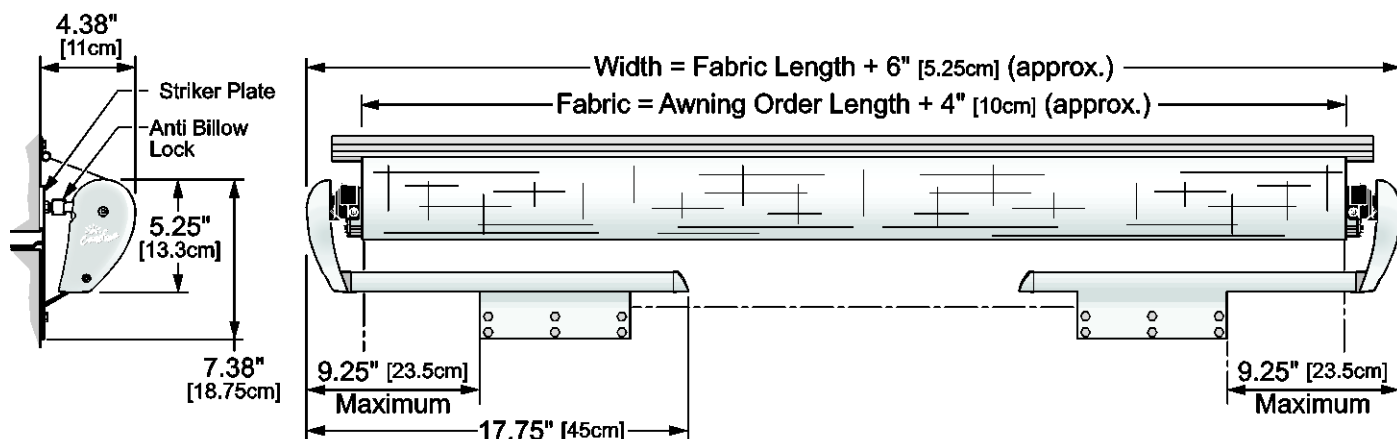

- Light weight cover for slide-out rooms with style and performance;
- Simple Installation;
- Two mounting bracket sizes available to accommodate a range of room flange sizes;
- Carefree's innovative automatic anti-billow lock securely holds the fabric during travel. The lock automatically engages when the room is closed and automatically releases when the room is opened.

SPECIFICATIONS

Shown with tall bracket, dimensions are approximate. Actual dimensions may vary based on installation and room configuration.

cs007pc

AVAILABLE LENGTHS: (measured box length) 42" [107cm] - 202" [513cm] | **EXTENSION:** 42" [107cm]

FABRIC TENSION	One spring mounted in RH end of roller tube	
COLOR:	<i>Hardware:</i>	White, Black
	<i>Fabric:</i>	Vinyl or Vinyl with optional FLXguard (refer to sales literature for available colors)
WEIGHT:	Base Weight @42" (107cm) Box Length = 13.5 lbs [6.14kg]; for every 12" [30.5cm] increase, add 1 lb [2.2kg]	