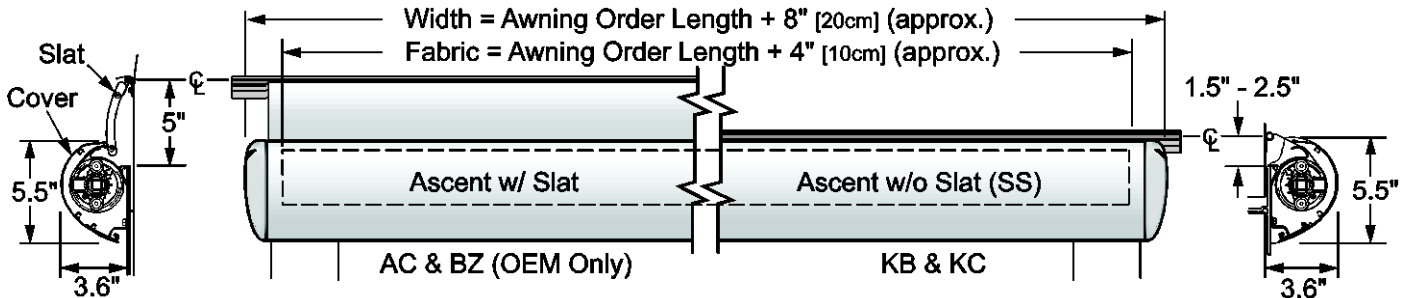

\* An optional mounting bracket is available for curved flange applications or applications that the deflector cannot be mounted directly. as001c

- Stylized to blend smoothly with the coach wall;
- Simple installation, integrated deflector mounts directly to room and aligns with the top of the room flange;
- Improved pitch provides for rain run off;
- Full cover provides a finished appearance and is hinged to provide easy access for cleaning and service;
- Weather slat eliminates billowing. When the room is closed, no fabric is exposed;
- Available in standard and XL versions.
- Available in two models: with weather slat or without the weather slat.

**SPECIFICATIONS**

Dimensions are given for reference only and may vary based on the slide-out configuration and installation specifics. For detailed installation information, refer to the product manuals available on-line at [www.carefreeofcolorado.com](http://www.carefreeofcolorado.com) as029b

<b>AVAILABLE LENGTHS:</b> (measured box length)	Standard 42" [107cm] - 196" [498cm]	<b>EXTENSION:</b> 42" [107cm]
	XL 197" [500cm] - 384" [975cm]	
<b>Pitch</b> (with weather slat) <sup>1</sup> :	5° @ 42" [107cm] extension (pitch increases as extension decreases)	
<b>FABRIC TENSION</b>	One spring for standard widths; Two springs for XL models	
<b>COLOR:</b>	<i>Hardware:</i>	White or Black
	<i>Fabric:</i>	Woven Acrylic or Vinyl (refer to sales literature for available colors)
<b>WEIGHT</b> <sup>2</sup> :	<i>Standard</i>	Base Weight @ 42" [107cm] Box Length = 22.2 lbs [10.1kg]
	<i>XL</i>	Base Weight @ 197" [500cm] Box Length = 75.2 lbs [34.2kg] for every 12" [30.5cm] increase in length, add 3.6 lbs [1.6kg]