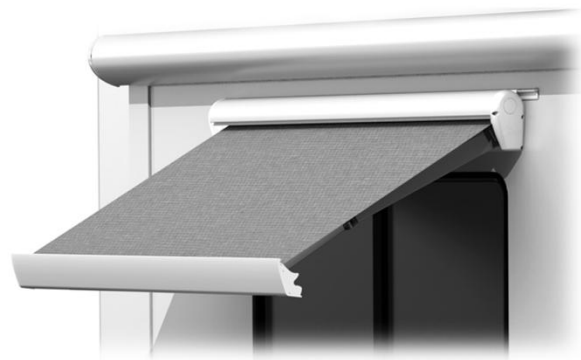

## 12V Lateral Arm Window and OtD Awnings

- The OtD (Over the Door) and Window Awnings are state of the art lateral arm awnings.
- When retracted, the housing provides protection against the elements while the streamlined styling blends in with the coach sidewall and is a perfect complement to other Carefree products.
- Each unit is equipped with lateral support arms. No vertical arms interfere with coach sidewalls, custom graphics or equipment that may be mounted on the sidewalls.
- Heavy duty construction with an all metal chassis and outdoor rated tubular motor.
- Uses a standard awning rail for mounting.
- Optional factory installed 12V LED lighting mounted on the lead rail is available for the Marquee awning. LED lighting requires a separate 12V control switch.

Window

OtD

Window		OtD (Over the Door)	
<b>FABRIC EXTENSION:</b>			
36" [91cm]		36" [91cm]	
<b>PITCH (FACTORY SET):</b>			
33 degrees (approximate)		3 degrees (approximate)	
<b>AVAILABLE WIDTHS:</b>			
44" – 156" [112cm – 396cm]		44" – 72" [112cm – 183cm]	
<b>MOTOR:</b>	Tubular, 12VDC		
<b>CONTROLS:</b>	Motor and control switch are hardwired into the vehicle's 12V system		
<b>COLOR:</b>	Frame:	Standard: Black (w/ black endcaps), White (w/ white endcaps)	
	Fabric:	Woven Acrylic Fabric - refer to sales literature for colors available	