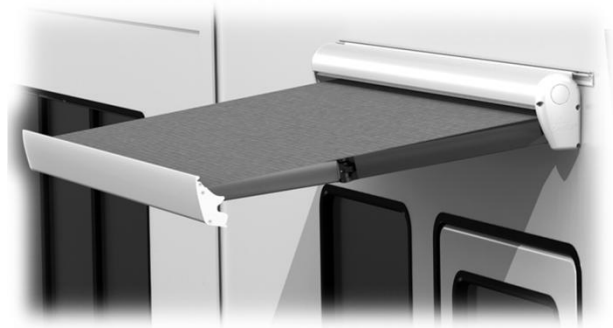

## 12V Lateral Arm Window and OtD Awnings

- The OtD (Over the Door) and Window Awnings are state of the art lateral arm awnings.
- When retracted, the housing provides protection against the elements while the streamlined styling blends in with the coach sidewall and is a perfect complement to other Carefree products.
- Each unit is equipped with lateral support arms. No vertical arms interfere with coach sidewalls, custom graphics or equipment that may be mounted on the sidewalls.
- Heavy duty construction with an all metal chassis and outdoor rated tubular motor.
- Uses a standard awning rail for mounting.
- Optional factory installed 12V LED lighting mounted on the lead rail is available for the Marquee awning. LED lighting requires a separate 12V control switch.

Window

OtD

Window		OtD (Over the Door)	
<b>FABRIC EXTENSION:</b>			
36" [91cm]		36" [91cm]	
<b>PITCH (FACTORY SET):</b>			
33 degrees (approximate)		3 degrees (approximate)	
<b>AVAILABLE WIDTHS:</b>			
44" – 156" [112cm – 396cm]		44" – 72" [112cm – 183cm]	
<b>MOTOR:</b>	Tubular, 12VDC		
<b>CONTROLS:</b>	Motor and control switch are hardwired into the vehicle's 12V system		
<b>COLOR:</b>	Frame:	Standard: Black (w/ black endcaps), White (w/ white endcaps)	
	Fabric:	Woven Acrylic Fabric - refer to sales literature for colors available	