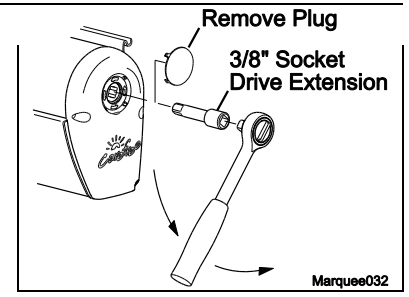

**OPERATION**

The single switch control provides easy operation.

- Push and hold to extend.
- or
- Push and hold to retract.

**MANUAL OVERRIDE**

If power is lost, the awning can be easily retracted

**WARRANTY**