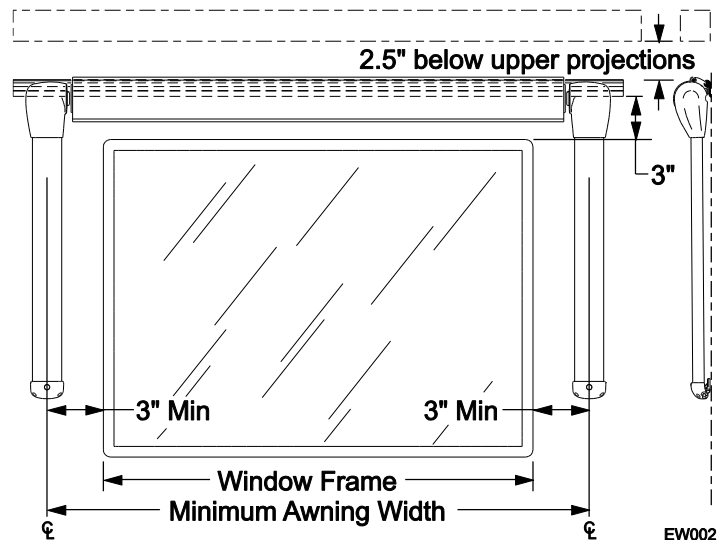

- Available in standard and XL models.
- Simple Manual operation.
- Powerful spring tension keeps the fabric taut when extended and keeps the awning closed when retracted.
- Available with FLXguard or Uniguard.
- Installation is simple.
 - The fabric is attached using a standard awning rail.
 - Each arm is attached at the bottom with three screws through the bottom support and pivot bracket.

SPECIFICATIONS

EXTENSION:

Standard: 28" [71cm] XL: 45" [114cm] (used for windows 36" [91cm] or taller)

WIDTHS:

																	SL Only
inches	36	42	48	54	60	66	72	78	84	96	108	120	132	144	156	168	180
cm	91	107	122	137	152	168	183	198	213	244	274	305	335	366	396	427	457