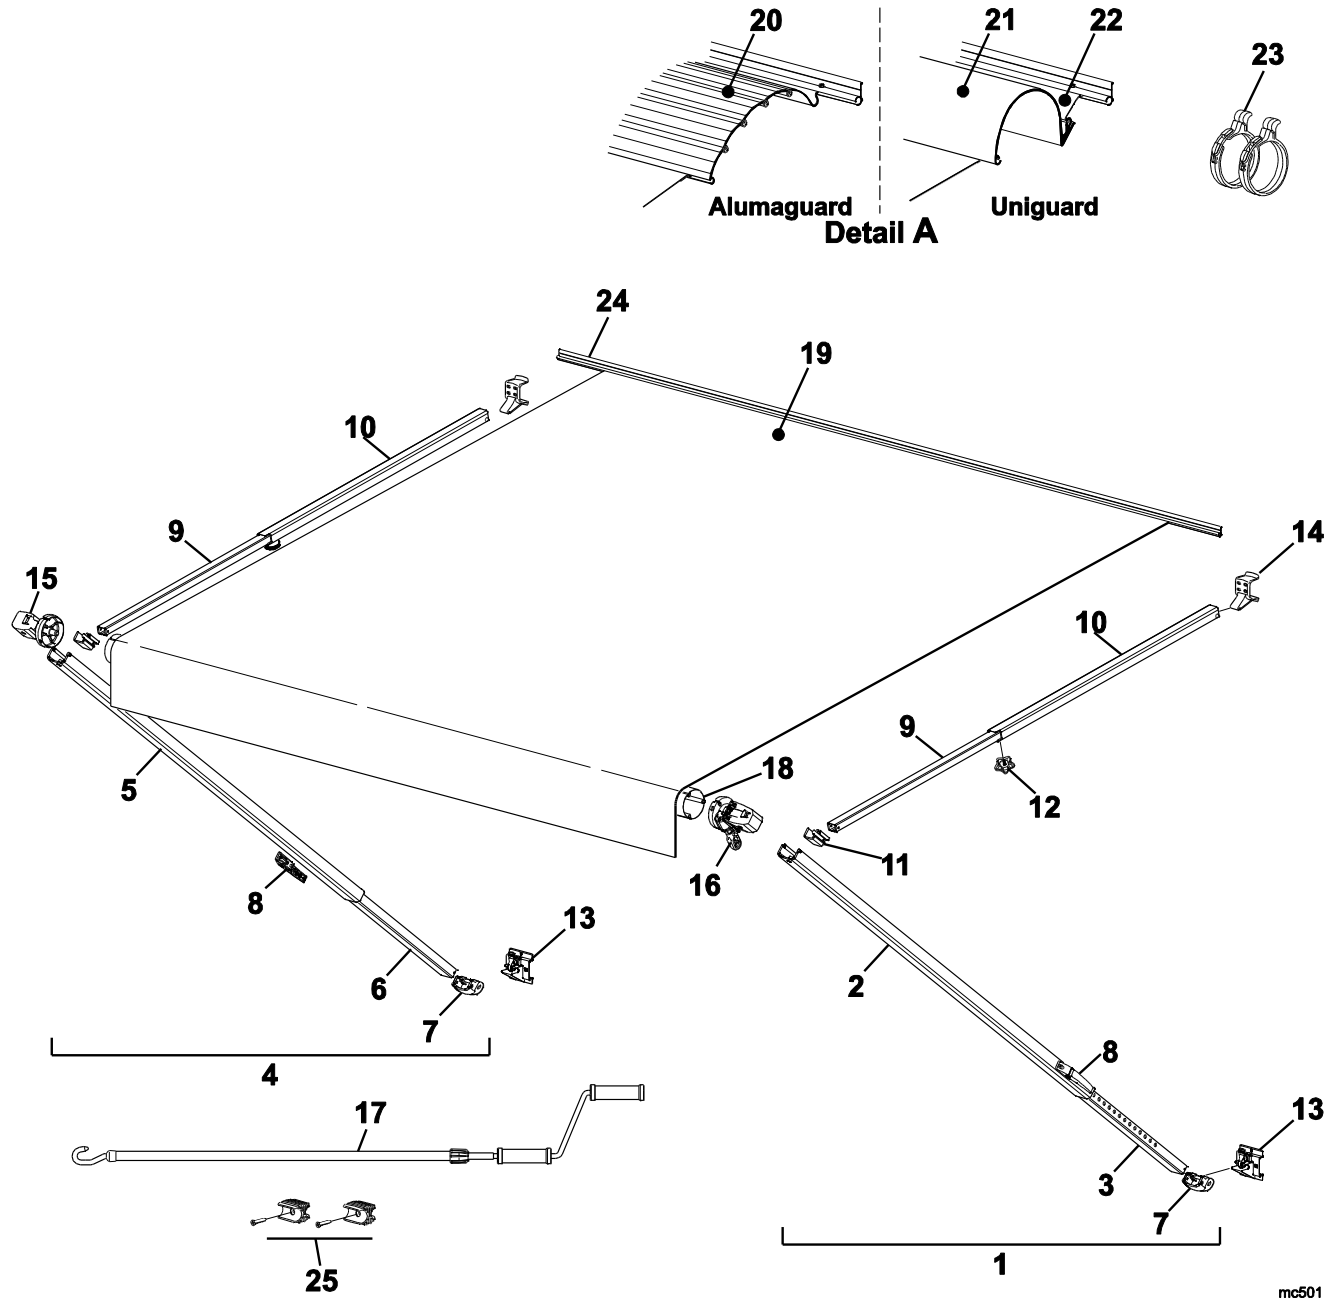

PIONEER ILLUSTRATED PARTS LIST

Item	Part Number	Description		Notes
1	R00415-5nn-XX	1/2 Set Hardware	Right	1,2,4
2	R00410-5nn-XX	Upper Main Arm	Right	1,2
3	R001963-5nn-XX	Lower Main Arm (includes Item 7)	Right	1,2
4	R00416-5nn-XX	1/2 Set Hardware	Left	1,2,4
5	R00411-5nn-XX	Upper Main Arm	Left	1,2
6	R001964-5nn-XX	Lower Main Arm (includes Item 7)	Left	1,2
7	901020	Carport Foot, Black		
	901020W	Carport Foot, White		
8	901015W	Handle, White		
	901015	Handle, Black		
9	R00414-5nn-XX	Lower Brace		1,2
10	R00413-5nn-XX	Upper Brace		1,2
11	R00405	Brace Slider		
12	901022	Locking Knob		
13	901019W	Bottom Bracket, White		
	901019	Bottom Bracket, Black		
14	901018W	Top Bracket, White		
	901018	Top Bracket, Black		
15	R098226-005	Idler End Cap, White		
	R098226-006	Idler End Cap, Black		
16	R001644WHT	Manual Crank Assy, White		
	R001644BLK	Manual Crank Assy, Black		
17	R001546-RP	Manual Crank Handle		
18	19xx00	Roller Tube, 4 slot	3.5" Dia	
19		Canopy Only	Refer to Canopy Order Form	
20	20xx36XXX	Alumaguard Assembly Only		
21	R001246XXX-xxx	Uniguard (includes 4.25" soft connect)		
22	R001247XXX-xxx	Soft Connect	4.25 Wide	
23	901067	Tractioner Kit	pkg of 2	
	R001008	O-Ring, Tractioner Retainer	pkg of 2	
24		Awning Rail	See Hardware and Accessories	
25	901072	Crank Handle Clip	qty: 2	
	<i>The following items are not shown</i>			
	R012479-006	Hardware Pack	Black Castings	
	R012479-005	Hardware Pack	White Arms w/ White Castings	
	030573	Slider Set Screw		
	850001	Upgrade Kit for Spirit/Fiesta/Simplicity	White	3
	850001BLK	Upgrade Kit for Spirit/Fiesta/Simplicity	Black	3

- Notes:
1. XX = Color:-06 = Satin w/ Black Castings; -66 = Black w/ Black Castings; -55 = White w/ White Castings
 2. nn = Arm style.
 3. Upgrade kit (850001) includes idler assy (item 15), crank assy (item 16) and screws. Crank Handle (item 17) sold separately.
 4. Replacement arm set does not include crank assy (item 16) or idler assy (item 15)