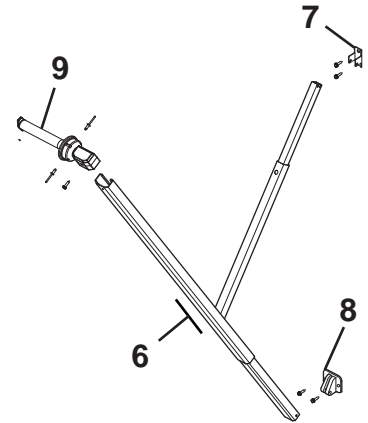

TRUCKIN' AWN ILLUSTRATED PARTS LIST

STRAIGHT ARM

AUTO-RAFTER

TA501

Item	Part Number	Description		Notes
1	R00358XXX	Arm Assy, ½ Set	Standard	1
2	R00361	Brace, Satin	Standard	
	R00361W	Brace, White	Standard	
3	R00222	Brace Hook	Standard	
4	R00221XXX	Lower Mounting Bracket	Standard	1
5	R00486	Knob, Black	Standard	
6	R00891XXX	Auto-Rafter Assy, ½ Set	Auto-Rafter	1
7	R00394	Upper Mounting Bracket	Auto-Rafter	
8	R00625XXX	Bottom Mounting Bracket	Auto-Rafter	1
9	610004WHT	Spring Assy, RH	White	
	610004	Spring Assy, RH	Black	
10	610005WHT	Spring Assy, LH	White	
	610005	Spring Assy, LH	Black	
11	R022406-036	Pull Strap	Standard	
	R022406-049	Pull Strap	Auto-Rafter	
12	R00369	Tie Strap		
13		Roller Tube	See Hardware and Accessories	
14		Canopy Only	Refer to Canopy Order Form	
15		Awning Rail	See Hardware and Accessories	
16	R040198	Rubber Pad		
	<i>The following items are not shown</i>			
	R00478	Hardware Pack, Straight Arm		
	R00893	Hardware Pack, Auto-Rafter		

Notes: 1. XXX = Color; xxx = Length