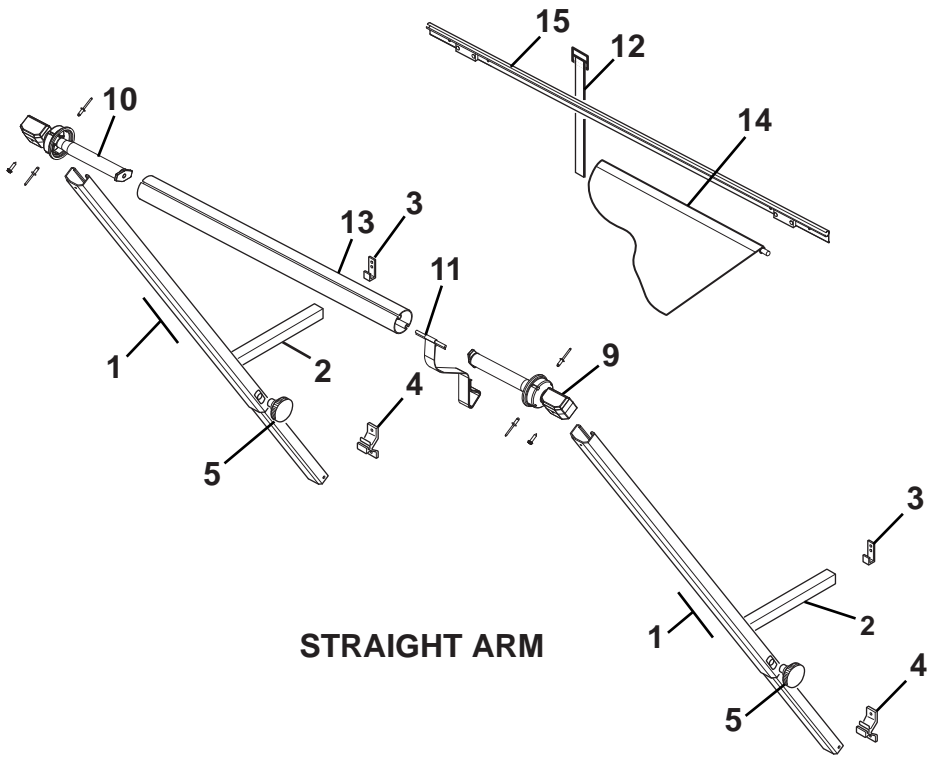

TRUCKIN' AWN ILLUSTRATED PARTS LIST

STRAIGHT ARM

AUTO-RAFTER

TA501

Item	Part Number	Description		Notes
1	R00358XXX	Arm Assy, ½ Set	Standard	1
2	R00361	Brace, Satin	Standard	
	R00361W	Brace, White	Standard	
3	R00222	Brace Hook	Standard	
4	R00221XXX	Lower Mounting Bracket	Standard	1
5	R00486	Knob, Black	Standard	
6	R00891XXX	Auto-Rafter Assy, ½ Set	Auto-Rafter	1
7	R00394	Upper Mounting Bracket	Auto-Rafter	
8	R00625XXX	Bottom Mounting Bracket	Auto-Rafter	1
9	610004WHT	Spring Assy, RH	White	
	610004	Spring Assy, RH	Black	
10	610005WHT	Spring Assy, LH	White	
	610005	Spring Assy, LH	Black	
11	R022406-036	Pull Strap	Standard	
	R022406-049	Pull Strap	Auto-Rafter	
12	R00369	Tie Strap		
13		Roller Tube	See Hardware and Accessories	
14		Canopy Only	Refer to Canopy Order Form	
15		Awning Rail	See Hardware and Accessories	
16	R040198	Rubber Pad		
	<i>The following items are not shown</i>			
	R00478	Hardware Pack, Straight Arm		
	R00893	Hardware Pack, Auto-Rafter		

Notes: 1. XXX = Color; xxx = Length