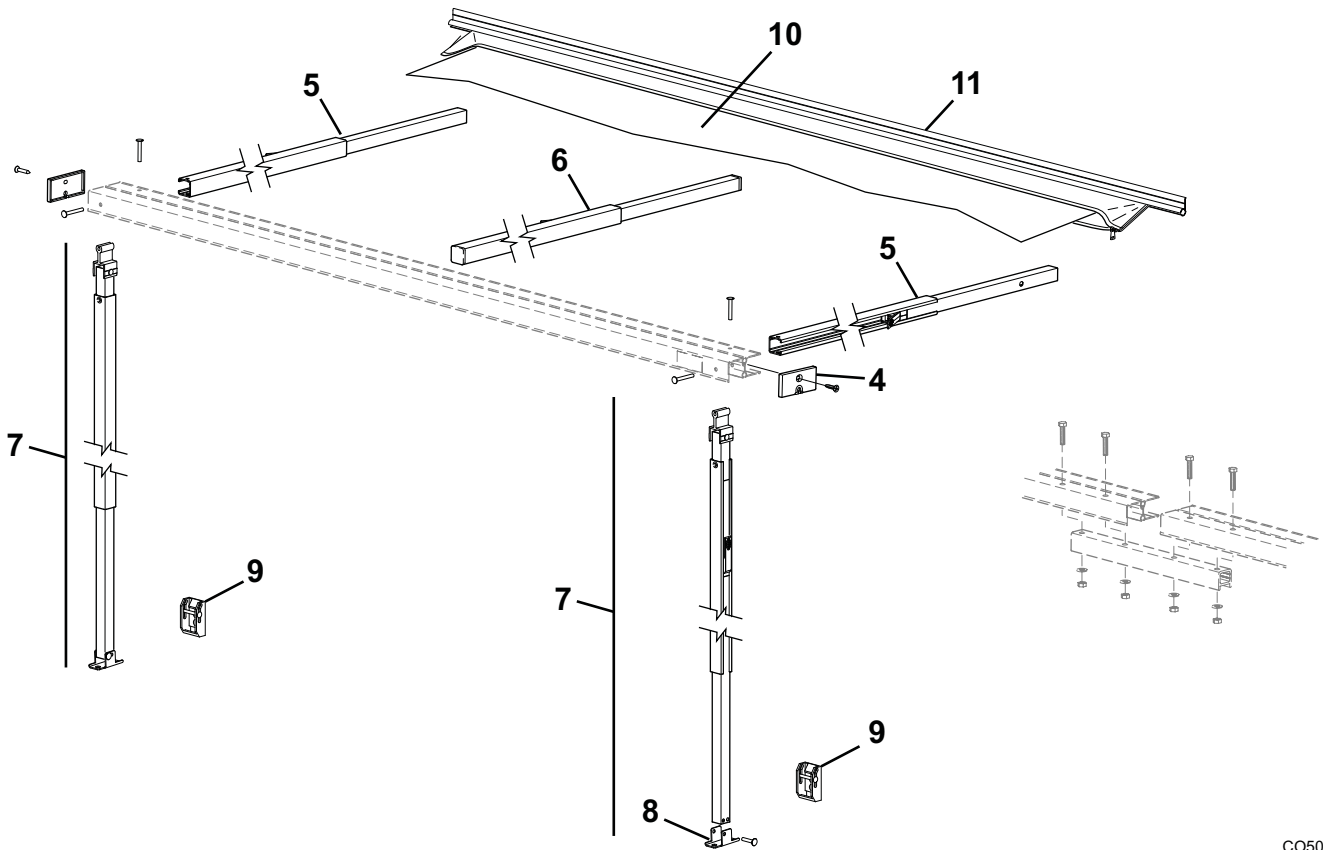

CAMPOUT (STANDARD) ILLUSTRATED PARTS LIST

CO501

Item	Part Number	Description	Notes
4	R00396	End Cap (Qty 2)	
5	R00574	Rafter Assy	6'
	R001639	Rafter Assy	7' - 8'
	R001656	Rafter Assy	9' - 12'
6	R001640	Rafter Assy, Center	Used w/ 11' & 12' only
7	R001684	Support Arm Assy	6'
	R001683	Support Arm Assy	7'
	R001006	Support Arm Assy	8' - 9'
	R001638	Support Arm Assy	10' - 12'
	R001006	Support Arm Assy	UPS Shippable 9'
8	R00394	Carport Foot	
9	R019283-231	Bottom Bracket Kit	pkg of 2
10		Canopy Only	Refer to Canopy Order Form
11		Awning Rail	See Hardware and Accessories
12	R00088	Hardware Pack Campout	Not Shown