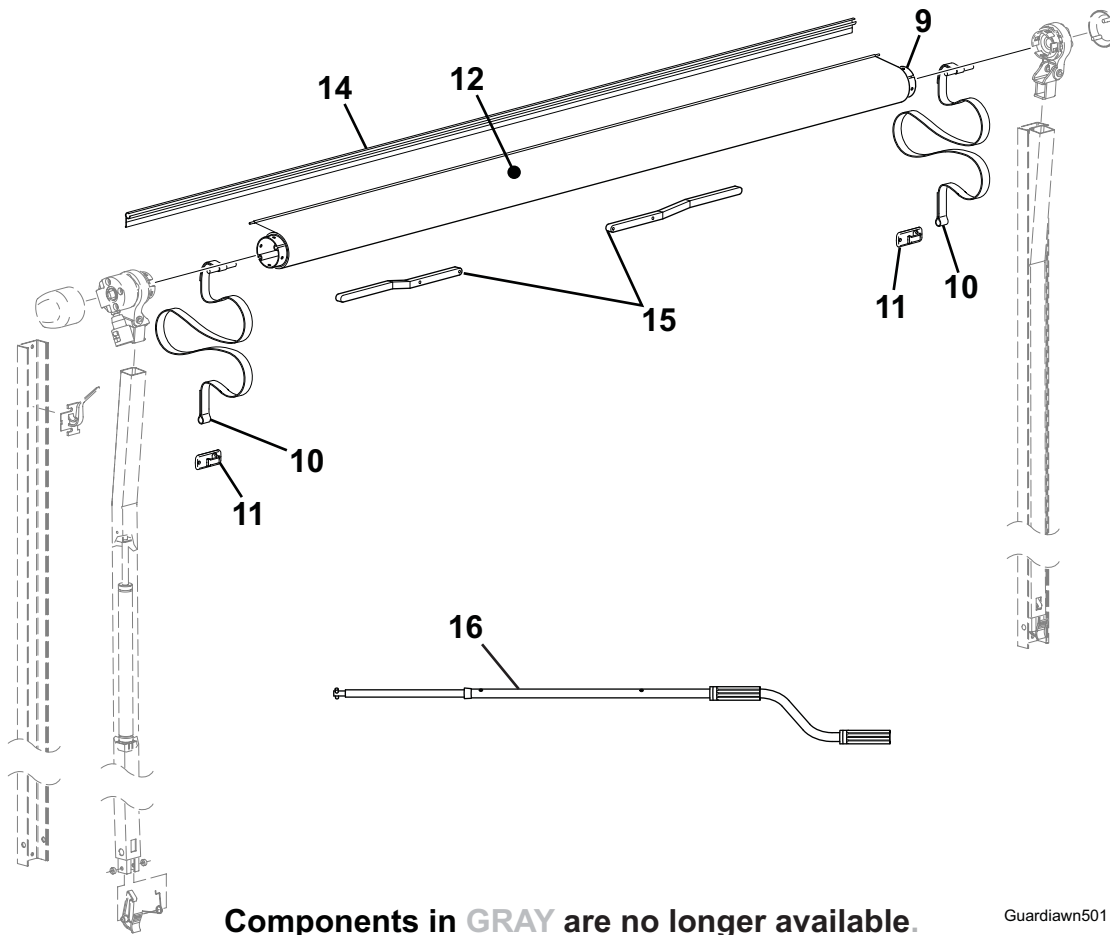

GUARDI-AWN ILLUSTRATED PARTS LIST

Components in **GRAY** are no longer available.

Guardiawn501

Item	Part Number	Description	Notes
9		Roller Tube	See Hardware and Accessories
10	R022406-070	Pull Strap	70"
11	901044	Pull Strap Catch	Black
	901044W	Pull Strap Catch	White
12		Canopy Only	Refer to Canopy Order Form
14		Awning Rail	See Hardware and Accessories
15	R00551	Kit, Wing Tip, Black Only	
		Includes one LH and one RH Wing Tip	
16	R001606	Crank Handle	

1. Parts shown in gray are no longer available.