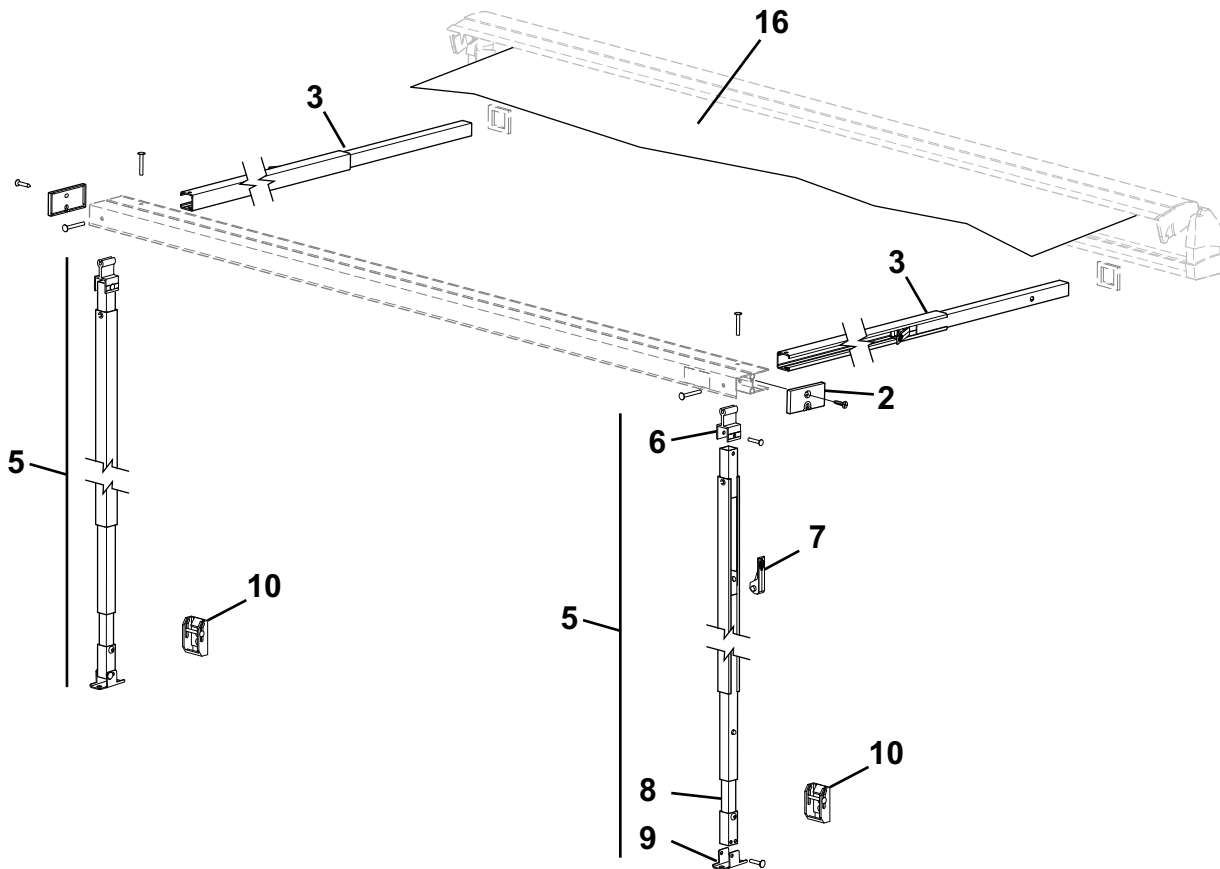

SIDEWINDER II ILLUSTRATED PARTS LIST

Components in **GRAY** are no longer available.

SW501

Item	Part Number	Description	Notes
2	R00396	End Cap	2 per pkg
3	R00584	Rafter Assy	8' - 9'
	R00585	Rafter Assy	10'
5	R00581	Support Arm Assy	8'
	R00582	Support Arm Assy	9'
	R00583	Support Arm Assy	10'
6	R00353	Pivot Block	
7	R00144	Flipper Latch Assy	2
8	R00587	Telescoping Extender	6' - 8'
9	R00394	Carport Foot	
10	R00038	Bottom Bracket Assy	qty 1
16		Canopy Only	Refer to Canopy Order Form
17	R00588	Hardware Pack	Not Shown

NOTE: 1. Parts shown in gray are no longer available.
 2. Replacement flipper latches are orange.