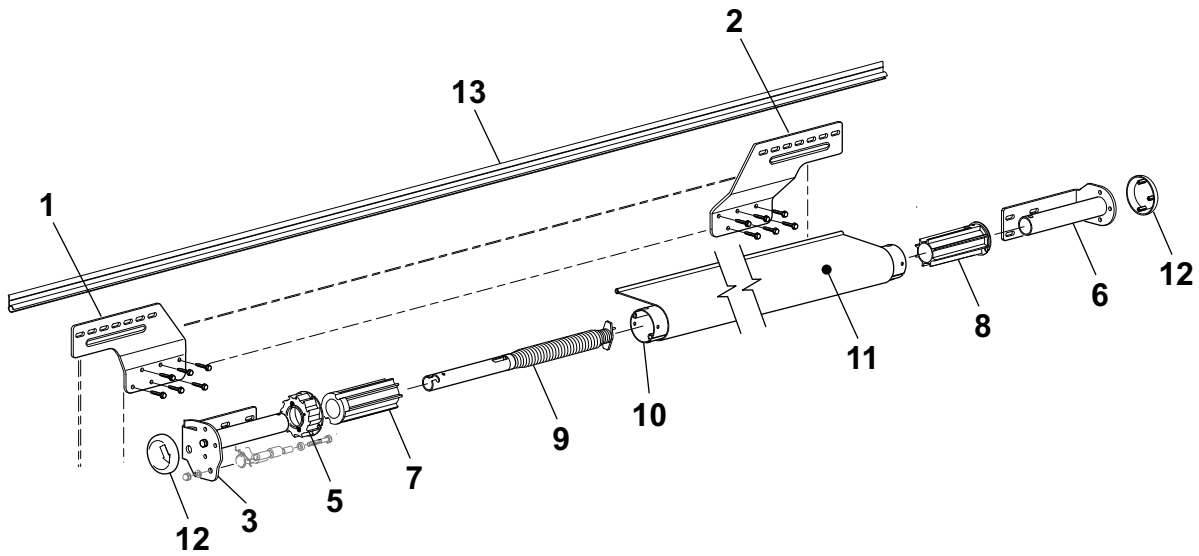

SOKII w/ MANUAL LOCK ILLUSTRATED PARTS LIST

SOK1501

Item	Part Number	Description	Notes
1	R00879XXX	Mounting Bracket, LH	
2	R00880XXX	Mounting Bracket, RH	
3	R00729XXX	Pivot Bracket, LH	(includes item 12)
5	R00592	Roller Sprocket	
6	R00732XXX	Pivot Bracket Assy, RH	(includes end cap)
7	R00591	Roller Bearing, LH, used w/ lock	
8	R00626	Bushing, RH	
9	R00731	Spring Assy	
10		Roller Tube	See Hardware and Accessories
11		Canopy Only	Refer to Canopy Order Form
12	R00958XXX	End Cap (qty: 2)	
13		Awning Rail	See Hardware and Accessories
<i>The following items are not shown</i>			
	R012983-005	Hardware Kit	White
	R012983-006	Hardware Kit	Black