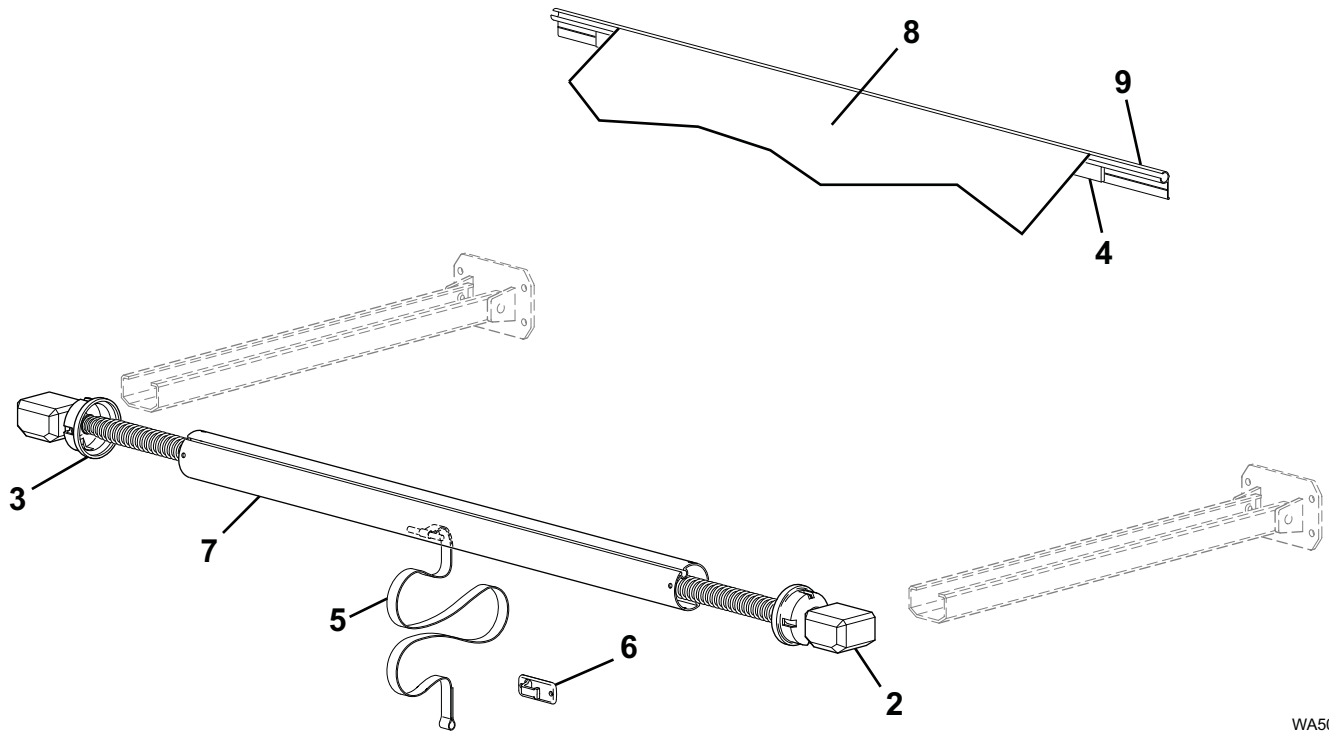

MANUAL WINDOW AWNING ILLUSTRATED PARTS LIST

WA501

Item	Part Number	Description	Notes
2	610000XXX	Spring Assy, RH (used w/o Alumaguard)	Standard 3' thru 8'
	610004XXX		XL 3' thru 6.5'
	610008XXX		7' thru 12'
	610002XXX	Spring Assy, RH (used w/ Alumaguard)	Standard 3' thru 8'
	610006XXX		XL 3' thru 6.5'
	610010XXX		7' thru 12'
3	610001XXX	Spring Assy, LH (used w/o Alumaguard)	Standard 3' thru 8'
	610005XXX		XL 3' thru 6.5'
	610009XXX		7' thru 12'
	610003XXX	Spring Assy, LH (used w/ Alumaguard)	Standard 3' thru 8'
	610007XXX		XL 3' thru 6.5'
	610011XXX		7' thru 12'
4	R001696	Bumper Pad	
5	901012	Pull Strap, 27"	Standard
	R022406-044	Pull Strap, 44"	XL
6	901044	Pull Strap Catch	Black
	901044W	Pull Strap Catch	White
7		Roller Tube	See Hardware and Accessories
8		Canopy Only	Refer to Canopy Order Form
9		Awning Rail	See Hardware and Accessories
10	610200-xxx-XXX	Alumaguard	Not Shown

Notes: 1. XXX = Color; xxx = Length