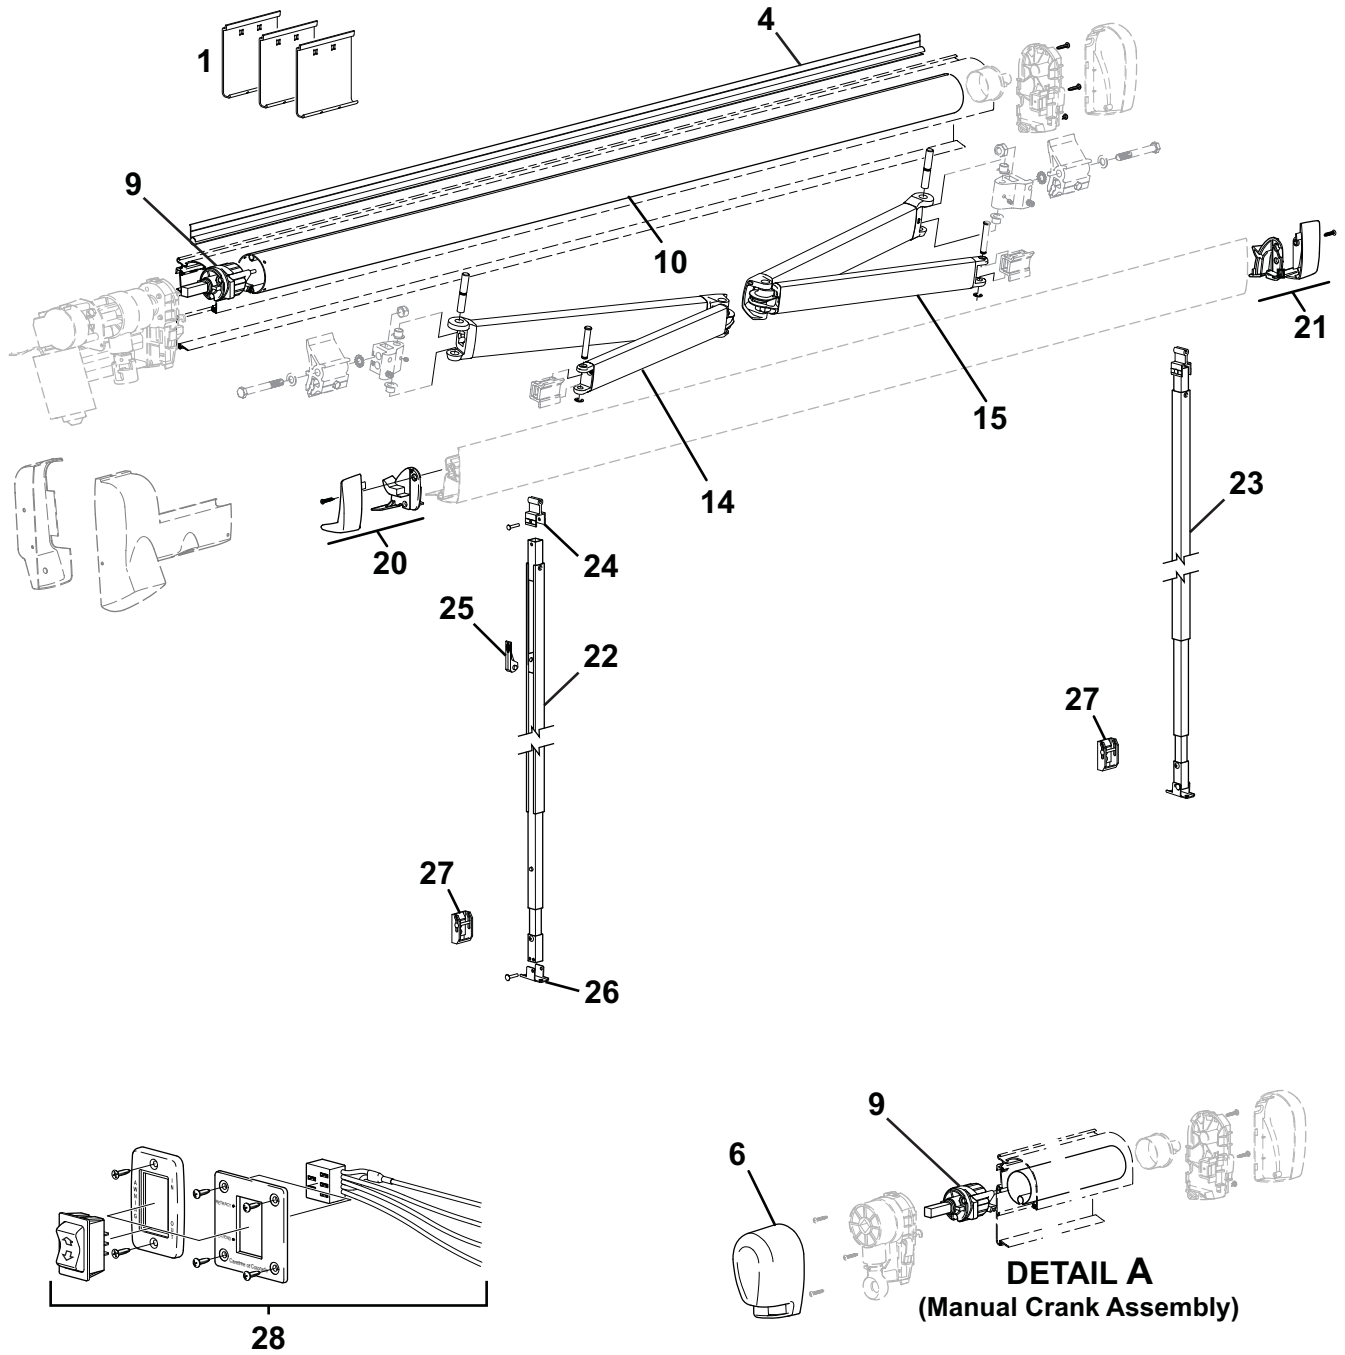

FREEDOM SERIES PATIO ILLUSTRATED PARTS LIST (SERIES CODE TW)

- MANUFACTURED PRIOR TO 12-08

FIII503

Item	Part Number	Description	Notes
1	R019311-001	Bracket Kit	8'-13' 2
4		Awning Rail	See Hardware and Accessories
6	R001026XXX	End Cap, Hand Crank	LH 1
9	R062600-003	Roller Tube End Plug	LH
10		Roller Tube	See Hardware and Accessories
14	R012530-TB68L	LH Spring Arm 8'	
	R012530-TB76L	LH Spring Arm 9'	
	R012530-TB94L	LH Spring Arm 10'-13'	
15	R012530-TB68R	RH Spring Arm 8'	
	R012530-TB76R	RH Spring Arm 9'	
	R012530-TB94R	RH Spring Arm 10'-13'	
20	R001027XXX	End Plate, Lead Rail	LH 1
21	R001028XXX	End Plate, Lead Rail	RH 1
22,23		Ground Support	
		Awning Length (22) LH (23) RH	
		8 foot R00201 R00205	
		9 foot R00202 R00206	
		10-13 feet R00203 R00207	
24	R001652	Pivot Block	
25	R00144	Flipper Latch Assy	4
26	R00394	Carport Foot	
27	R00038	Bottom Bracket	Qty 1
28	R001605	Switch Kit	3
29		Crank Handle	See Hardware and Accessories

- Notes:
1. XXX = Color.
 2. Brackets available in kits only. All kits include carriage bolts, washers and nuts.
 3. Switch Kit (item 29) replaces all previous single switch kits. Kit includes instructions for replacing older switches.
 4. Replacement Flipper Latch is orange.