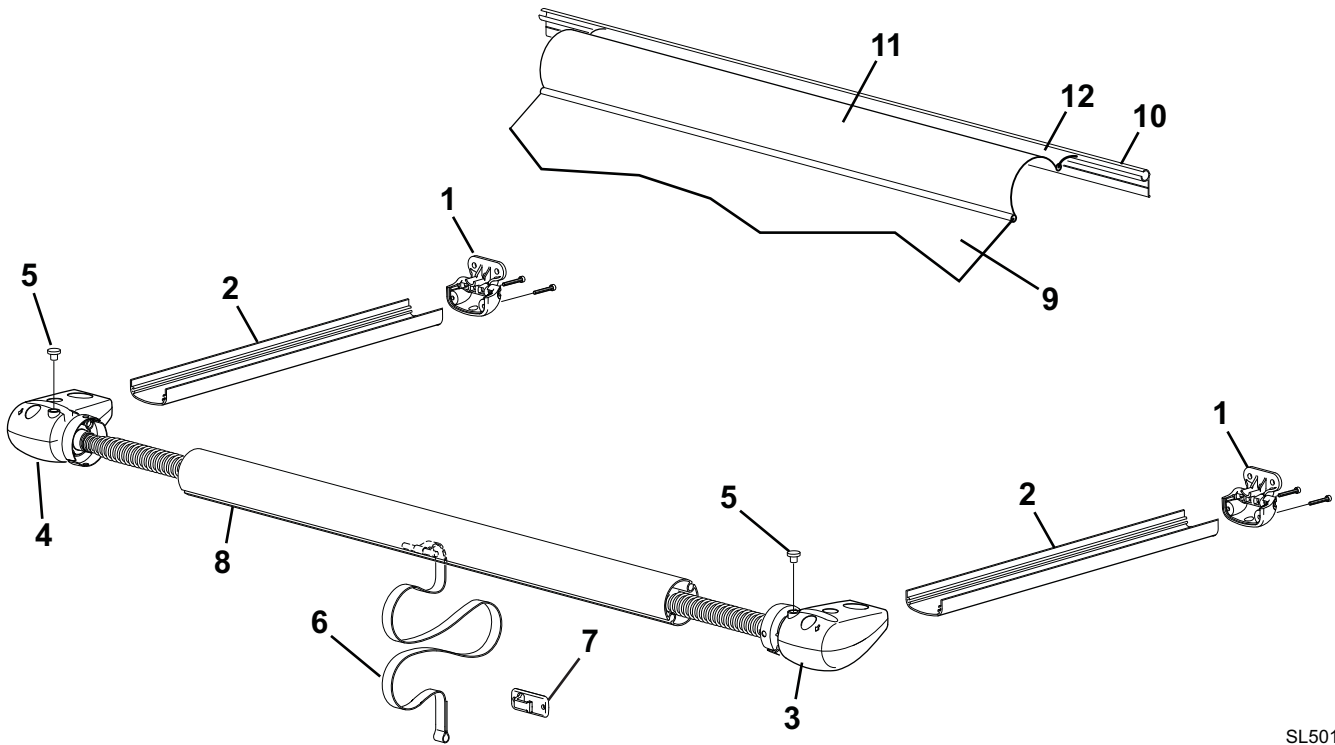

# SL WINDOW AWNING ILLUSTRATED PARTS LIST

SL501

Item	Part Number	Description	Notes
1	R001181XXX	Bracket, Arm Mount	1
2	R038124-15XXX	Arm	Standard 1
	R038124--27XXX	Arm	XL 1
3	R001182XXX	Head and Spring Assy, RH	3' - 8' 1,2
	R001184XXX	Head and Spring Assy, RH	8'1" 13' 1,2
	R001172XXX	Head and Spring Assy, RH	13' 1" - 15' 1,2
4	R001183XXX	Head and Spring Assy, LH	3' - 8' 1,2
	R001185XXX	Head and Spring Assy, LH	8'1" 13' 1,2
	R001171XXX	Head and Spring Assy, LH	13' 1" - 15' 1,2
5	R047042-001	Bumper	
6	R022406-028	Pull Strap, 28"	Standard
	R022406-043	Pull Strap, 43"	XL
7	901044	Pull Strap Catch, Black	(2 per pkg)
	901044W	Pull Strap Catch, White	(2 per pkg)
8		Roller Tube	See Hardware and Accessories
9		Canopy Only	Refer to Canopy Order Form
10		Awning Rail	See Hardware and Accessories
11	R001202XXX-xxx	Uniguard w/Soft Connect	
12	R001248XXX-xxx	Soft Connect (only)	
13	R019774-005	Hardware Pack	White
	R019774-006	Hardware Pack	Black

Notes: 4. XXX = Color; xxx = Length  
 5. Spring assemblies (items 3, 4) are available in WHT (white) for white arms, BLK (black) for all other colors.