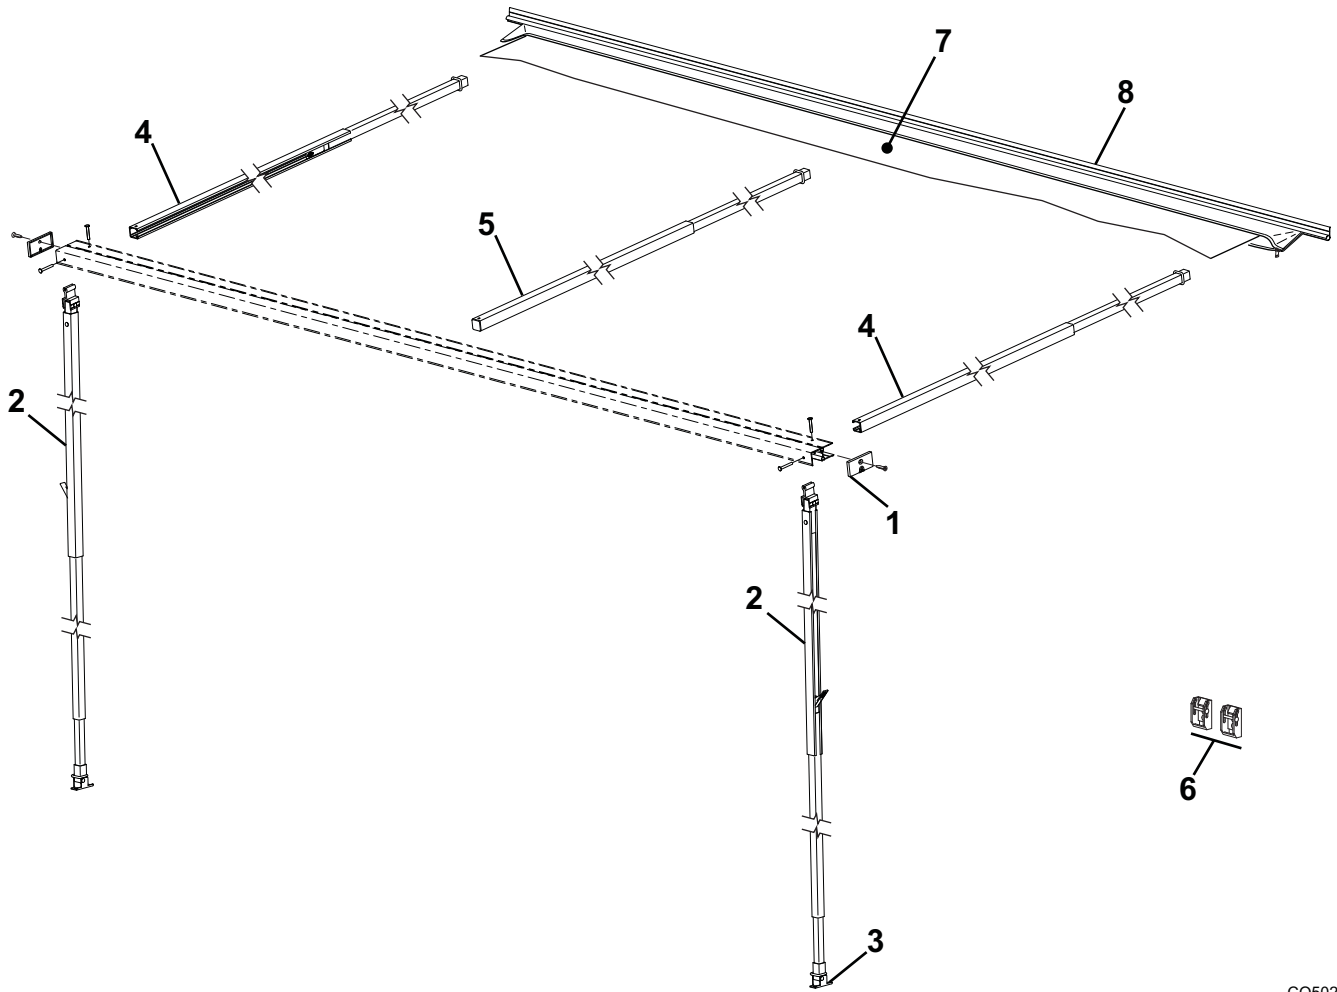

CAMPOUT (METRIC) ILLUSTRATED PARTS LIST

C0502

Item	Part Number	Description	Notes
1	R00396	End Cap	pkg of 2
2	R001006	Vertical Support Arm Assembly, Complete	2.57 meter
	R001638	Vertical Support Arm Assembly, Complete	3, 3.5 & 4 meter
3	R00394	Carport Foot	
4	R001639	Rafter	2.57 meter
	R001656	Rafter	3, 3.5 & 4 meter
5	R001640	Rafter, Center	used with 3.5 & 4 meter only
6	R019283-001	Bottom Bracket Kit	pkg of 2
7		Canopy Only	Refer to Canopy Order Form
8		Awning Rail	See Hardware and Accessories