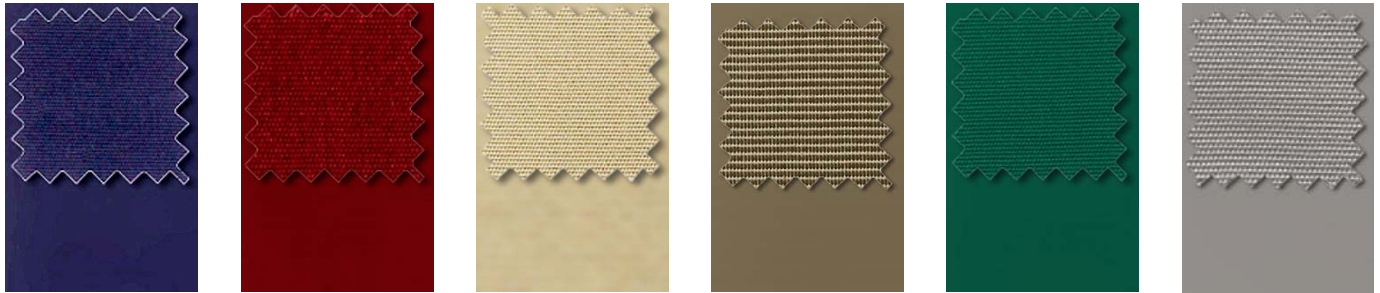

COLOR REFERENCE GUIDE

STANDARD COLOR KEY CHART

COLOR KEY 1 VINYL		COLOR KEY 2 ACRYLIC	COLOR KEY 3 FULLVIEW		COLOR KEY 4 POLYWEAVE ^{2,3}
COLORS	WEATHERGUARD ¹	ACRYLIC SOLID COLORS	FULLVIEW COLORS	WEATHERGUARD ¹	COLORS
00 Solid White	00 White	10 Cadet Grey	04 Black	00 White or 02 Cream	RA Charcoal
43 Aqua Green Wave	00 White	38 Captain Navy	82 Sierra Brown	00 White or 02 Cream	RB Blue
52 Sierra Brown	00 White or 02 Cream	EA Linen Tweed	85 Bordeaux	00 White or 02 Cream	RC Maroon
55 Bordeaux	00 White or 02 Cream	TU Beige	87 Ocean Blue	00 White or 02 Cream	RF Taupe
57 Teal	00 White or 02 Cream	UQ Wine			RI Emerald
58 Black/Gray	00 White or 02 Cream	UY Green	COLOR KEY 5 ALUMAGUARD/UNIGUARD		COLOR KEY 6 SUNBLOCKER SIDEBLOCKER
64 Camel Fade	00 White				
79 Ocean Blue	00 White or 02 Cream				
95 Burgundy Fade	00 White		STANDARD COLORS	CUSTOM COLORS ³	STANDARD COLORS
9A Checkered Flag	00 White		25 White	JZ Pewter	82 Sierra Brown
LJ Blue Slate Fade Single-Sided	00 White		JV Black	JY Champagne	84 Navy
			23 Satin		85 Bordeaux
					88 Black
<p>NOTES:</p> <p>1. Vinyl Weatherguard is available with Vinyl and FullView Fabrics Only.</p> <p>2. Polyweave canopies are made with matching Polyweave Weatherguard.</p> <p>3. Upcharge applies for Alumaguard and Uniguard Custom Colors and Polyweave Fabrics.</p>					

Note: Color representations may not be accurate due to monitor display limitations. Please visit your Carefree dealer to view actual fabric samples.

VINYL FABRICS (COLOR KEY 1)

BLACK/ GRAY

BORDEAUX

OCEAN BLUE

SIERRA

TEAL

WHITE

BURGANDY FADE

**CAMEL
FADE**

BLUE SLATE FADE

NEW WAVE VINYL FABRIC

AQUA GREEN

CHECKERED FLAG VINYL FABRIC

Note: Color representations may not be accurate due to monitor display limitations. Please visit your Carefree dealer to view actual fabric samples.

ACRYLIC FABRICS (COLOR KEY 2)