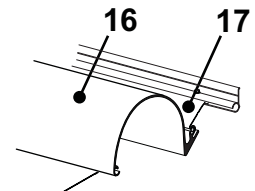

# TRAVEL'R, ADJUSTABLE PITCH ILLUSTRATED PARTS LIST

**DETAIL B  
(Idler Head)**

**DETAIL A  
(Motor Head)**

Alumaguard

Uniguard

**Detail C**

**2**

**1**

**19**

TravelR503

<b>Item</b>	<b>Part Number</b>	<b>Description</b>	<b>Notes</b>
1	Contact Carefree for order information	1/2 Set Hardware, Arm Assy, Motorized, RH	
2		1/2 Set Hardware, Arm Assy, Idler, LH	
3	R001094XXX	Top Mounting Bracket	Used w/ Aftermarket Only
4	R019319XXX	Quick Mount Bracket Kit (includes 4 brackets and hardware)	
5a	R019284-005	Fascia w/ external stop pin, White	qty 2 4
	R019284-006	Fascia w/ external stop pin, Black	qty 2 4
5b	R019678-005	Fascia w/o stop, White	qty 2 4
	R019678-006	Fascia w/o stop, Black	qty 2 4
6	R001252	Gas Shock	
7	R001576	Shock Hardware Kit	
8	R001326XXX	Kit, Motor Assy	
9	R001328XXX	Kit, Motor Cover	
10	R060414-006	Cable, Motor	
11	R001327XXX	Kit, Idler Assy	2
12	R001329XXX	Kit, Idler Cover	2
13	19xx00	Roller Tube, 3-slot	3 1/2" Dia
14		Canopy	Refer to Canopy Order Form
15	20xxx36XXX	Alumaguard Assembly Only	
16	R001246XXX-xxx	Uniguard (includes 4.25" soft connect)	
	R001246XXX-xxxT	Uniguard (includes 5.25" soft connect)	
17	R001247XXX-xxx	Soft Connect	4.25" Wide
	R001247XXX-xxxT	Soft Connect	5.25" Wide set of two
18	R00928	Tractioner	
19	R001605	Switch Kit	3
20	R014634-025	Extension Kit	White
	<i>The following parts are not shown</i>		
21	R014492-251	Hardware Pack, w/Top Bracket	White
22	R014492-JV1	Hardware Pack, w/Top Bracket	Black

- Notes:
1. XXX = Color; xxx= Length in inches.
  2. Head cover kits include one front cover, one rear cover and screws.
  3. Switch kit includes switch, faceplates, screws and connector. Kit replaces all previous single switch kits.
  4. Fascia kits include two fascia plates and screws.