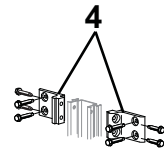

# TRAVEL'R, ADJUSTABLE PITCH ILLUSTRATED PARTS LIST

**DETAIL B  
(Idler Head)**

**DETAIL A  
(Motor Head)**

Alumaguard

Uniguard

**Detail C**

**2**

**1**

**19**

TravelR503

<b>Item</b>	<b>Part Number</b>	<b>Description</b>	<b>Notes</b>
1	Contact Carefree for order information	1/2 Set Hardware, Arm Assy, Motorized, RH	
2		1/2 Set Hardware, Arm Assy, Idler, LH	
3	R001094XXX	Top Mounting Bracket	Used w/ Aftermarket Only
4	R019319XXX	Quick Mount Bracket Kit (includes 4 brackets and hardware)	
5a	R019284-005	Fascia w/ external stop pin, White	qty 2 4
	R019284-006	Fascia w/ external stop pin, Black	qty 2 4
5b	R019678-005	Fascia w/o stop, White	qty 2 4
	R019678-006	Fascia w/o stop, Black	qty 2 4
6	R001252	Gas Shock	
7	R001576	Shock Hardware Kit	
8	R001326XXX	Kit, Motor Assy	
9	R001328XXX	Kit, Motor Cover	
10	R060414-006	Cable, Motor	
11	R001327XXX	Kit, Idler Assy	2
12	R001329XXX	Kit, Idler Cover	2
13	19xx00	Roller Tube, 3-slot	3 1/2" Dia
14		Canopy	Refer to Canopy Order Form
15	20xxx36XXX	Alumaguard Assembly Only	
16	R001246XXX-xxx	Uniguard (includes 4.25" soft connect)	
	R001246XXX-xxxT	Uniguard (includes 5.25" soft connect)	
17	R001247XXX-xxx	Soft Connect	4.25" Wide
	R001247XXX-xxxT	Soft Connect	5.25" Wide set of two
18	R00928	Tractioner	
19	R001605	Switch Kit	3
20	R014634-025	Extension Kit	White
	<i>The following parts are not shown</i>		
21	R014492-251	Hardware Pack, w/Top Bracket	White
22	R014492-JV1	Hardware Pack, w/Top Bracket	Black

- Notes:
1. XXX = Color; xxx= Length in inches.
  2. Head cover kits include one front cover, one rear cover and screws.
  3. Switch kit includes switch, faceplates, screws and connector. Kit replaces all previous single switch kits.
  4. Fascia kits include two fascia plates and screws.