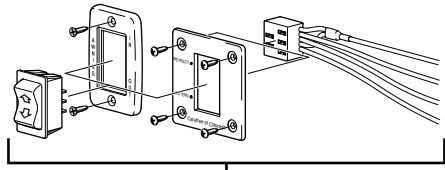

# TRAVEL'R, ADJUSTABLE PITCH ILLUSTRATED PARTS LIST

**DETAIL B  
(Idler Head)**

**DETAIL A  
(Motor Head)**

Alumaguard

Uniguard

**Detail C**

**2**

**1**

**19**

TravelR503

<b>Item</b>	<b>Part Number</b>	<b>Description</b>	<b>Notes</b>
1	Contact Carefree for order information	1/2 Set Hardware, Arm Assy, Motorized, RH	
2		1/2 Set Hardware, Arm Assy, Idler, LH	
3	R001094XXX	Top Mounting Bracket	Used w/ Aftermarket Only
4	R019319XXX	Quick Mount Bracket Kit (includes 4 brackets and hardware)	
5a	R019284-005	Fascia w/ external stop pin, White	qty 2 4
	R019284-006	Fascia w/ external stop pin, Black	qty 2 4
5b	R019678-005	Fascia w/o stop, White	qty 2 4
	R019678-006	Fascia w/o stop, Black	qty 2 4
6	R001252	Gas Shock	
7	R001576	Shock Hardware Kit	
8	R001326XXX	Kit, Motor Assy	
9	R001328XXX	Kit, Motor Cover	
10	R060414-006	Cable, Motor	
11	R001327XXX	Kit, Idler Assy	2
12	R001329XXX	Kit, Idler Cover	2
13	19xx00	Roller Tube, 3-slot	3 1/2" Dia
14		Canopy	Refer to Canopy Order Form
15	20xxx36XXX	Alumaguard Assembly Only	
16	R001246XXX-xxx	Uniguard (includes 4.25" soft connect)	
	R001246XXX-xxxT	Uniguard (includes 5.25" soft connect)	
17	R001247XXX-xxx	Soft Connect	4.25" Wide
	R001247XXX-xxxT	Soft Connect	5.25" Wide set of two
18	R00928	Tractioner	
19	R001605	Switch Kit	3
20	R014634-025	Extension Kit	White
	<i>The following parts are not shown</i>		
21	R014492-251	Hardware Pack, w/Top Bracket	White
22	R014492-JV1	Hardware Pack, w/Top Bracket	Black

- Notes:
1. XXX = Color; xxx= Length in inches.
  2. Head cover kits include one front cover, one rear cover and screws.
  3. Switch kit includes switch, faceplates, screws and connector. Kit replaces all previous single switch kits.
  4. Fascia kits include two fascia plates and screws.