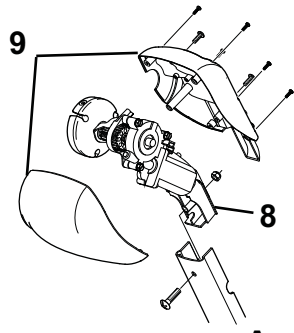

# TRAVEL'R, ADJUSTABLE PITCH ILLUSTRATED PARTS LIST

**DETAIL B  
(Idler Head)**

**DETAIL A  
(Motor Head)**

Alumaguard

Uniguard

**Detail C**

**2**

**1**

**19**

TravelR503

<b>Item</b>	<b>Part Number</b>	<b>Description</b>	<b>Notes</b>
1	Contact Carefree for order information	1/2 Set Hardware, Arm Assy, Motorized, RH	
2		1/2 Set Hardware, Arm Assy, Idler, LH	
3	R001094XXX	Top Mounting Bracket	Used w/ Aftermarket Only
4	R019319XXX	Quick Mount Bracket Kit (includes 4 brackets and hardware)	
5a	R019284-005	Fascia w/ external stop pin, White	qty 2 4
	R019284-006	Fascia w/ external stop pin, Black	qty 2 4
5b	R019678-005	Fascia w/o stop, White	qty 2 4
	R019678-006	Fascia w/o stop, Black	qty 2 4
6	R001252	Gas Shock	
7	R001576	Shock Hardware Kit	
8	R001326XXX	Kit, Motor Assy	
9	R001328XXX	Kit, Motor Cover	
10	R060414-006	Cable, Motor	
11	R001327XXX	Kit, Idler Assy	2
12	R001329XXX	Kit, Idler Cover	2
13	19xx00	Roller Tube, 3-slot	3 1/2" Dia
14		Canopy	Refer to Canopy Order Form
15	20xxx36XXX	Alumaguard Assembly Only	
16	R001246XXX-xxx	Uniguard (includes 4.25" soft connect)	
	R001246XXX-xxxT	Uniguard (includes 5.25" soft connect)	
17	R001247XXX-xxx	Soft Connect	4.25" Wide
	R001247XXX-xxxT	Soft Connect	5.25" Wide set of two
18	R00928	Tractioner	
19	R001605	Switch Kit	3
20	R014634-025	Extension Kit	White
	<i>The following parts are not shown</i>		
21	R014492-251	Hardware Pack, w/Top Bracket	White
22	R014492-JV1	Hardware Pack, w/Top Bracket	Black

- Notes:
1. XXX = Color; xxx= Length in inches.
  2. Head cover kits include one front cover, one rear cover and screws.
  3. Switch kit includes switch, faceplates, screws and connector. Kit replaces all previous single switch kits.
  4. Fascia kits include two fascia plates and screws.