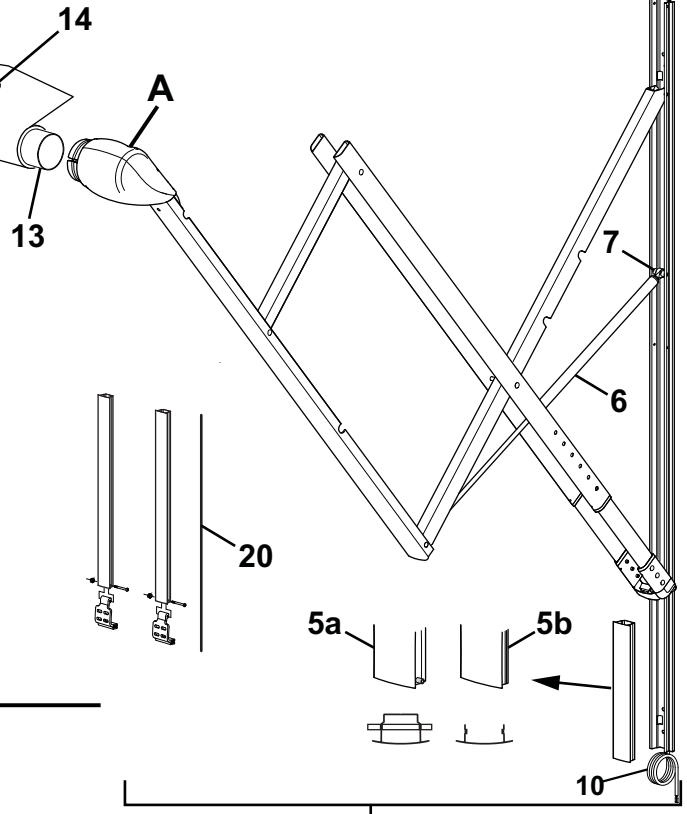

# TRAVEL'R, ADJUSTABLE PITCH ILLUSTRATED PARTS LIST

**DETAIL B  
(Idler Head)**

**DETAIL A  
(Motor Head)**

Alumaguard

Uniguard

**Detail C**

**2**

**1**

**19**

TravelR503

<b>Item</b>	<b>Part Number</b>	<b>Description</b>	<b>Notes</b>
1	Contact Carefree for order information	1/2 Set Hardware, Arm Assy, Motorized, RH	
2		1/2 Set Hardware, Arm Assy, Idler, LH	
3	R001094XXX	Top Mounting Bracket	Used w/ Aftermarket Only
4	R019319XXX	Quick Mount Bracket Kit (includes 4 brackets and hardware)	
5a	R019284-005	Fascia w/ external stop pin, White	qty 2 4
	R019284-006	Fascia w/ external stop pin, Black	qty 2 4
5b	R019678-005	Fascia w/o stop, White	qty 2 4
	R019678-006	Fascia w/o stop, Black	qty 2 4
6	R001252	Gas Shock	
7	R001576	Shock Hardware Kit	
8	R001326XXX	Kit, Motor Assy	
9	R001328XXX	Kit, Motor Cover	
10	R060414-006	Cable, Motor	
11	R001327XXX	Kit, Idler Assy	2
12	R001329XXX	Kit, Idler Cover	2
13	19xx00	Roller Tube, 3-slot	3 1/2" Dia
14		Canopy	Refer to Canopy Order Form
15	20xxx36XXX	Alumaguard Assembly Only	
16	R001246XXX-xxx	Uniguard (includes 4.25" soft connect)	
	R001246XXX-xxxT	Uniguard (includes 5.25" soft connect)	
17	R001247XXX-xxx	Soft Connect	4.25" Wide
	R001247XXX-xxxT	Soft Connect	5.25" Wide set of two
18	R00928	Tractioner	
19	R001605	Switch Kit	3
20	R014634-025	Extension Kit	White
	<i>The following parts are not shown</i>		
21	R014492-251	Hardware Pack, w/Top Bracket	White
22	R014492-JV1	Hardware Pack, w/Top Bracket	Black

- Notes:
1. XXX = Color; xxx= Length in inches.
  2. Head cover kits include one front cover, one rear cover and screws.
  3. Switch kit includes switch, faceplates, screws and connector. Kit replaces all previous single switch kits.
  4. Fascia kits include two fascia plates and screws.