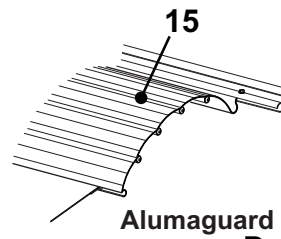

# TRAVEL'R, ADJUSTABLE PITCH ILLUSTRATED PARTS LIST

**DETAIL B  
(Idler Head)**

**DETAIL A  
(Motor Head)**

Alumaguard

Uniguard

**Detail C**

**2**

**1**

**19**

TravelR503

<b>Item</b>	<b>Part Number</b>	<b>Description</b>	<b>Notes</b>
1	Contact Carefree for order information	1/2 Set Hardware, Arm Assy, Motorized, RH	
2		1/2 Set Hardware, Arm Assy, Idler, LH	
3	R001094XXX	Top Mounting Bracket	Used w/ Aftermarket Only
4	R019319XXX	Quick Mount Bracket Kit (includes 4 brackets and hardware)	
5a	R019284-005	Fascia w/ external stop pin, White	qty 2 4
	R019284-006	Fascia w/ external stop pin, Black	qty 2 4
5b	R019678-005	Fascia w/o stop, White	qty 2 4
	R019678-006	Fascia w/o stop, Black	qty 2 4
6	R001252	Gas Shock	
7	R001576	Shock Hardware Kit	
8	R001326XXX	Kit, Motor Assy	
9	R001328XXX	Kit, Motor Cover	
10	R060414-006	Cable, Motor	
11	R001327XXX	Kit, Idler Assy	2
12	R001329XXX	Kit, Idler Cover	2
13	19xx00	Roller Tube, 3-slot	3 1/2" Dia
14		Canopy	Refer to Canopy Order Form
15	20xxx36XXX	Alumaguard Assembly Only	
16	R001246XXX-xxx	Uniguard (includes 4.25" soft connect)	
	R001246XXX-xxxT	Uniguard (includes 5.25" soft connect)	
17	R001247XXX-xxx	Soft Connect	4.25" Wide
	R001247XXX-xxxT	Soft Connect	5.25" Wide set of two
18	R00928	Tractioner	
19	R001605	Switch Kit	3
20	R014634-025	Extension Kit	White
	<i>The following parts are not shown</i>		
21	R014492-251	Hardware Pack, w/Top Bracket	White
22	R014492-JV1	Hardware Pack, w/Top Bracket	Black

- Notes:
1. XXX = Color; xxx= Length in inches.
  2. Head cover kits include one front cover, one rear cover and screws.
  3. Switch kit includes switch, faceplates, screws and connector. Kit replaces all previous single switch kits.
  4. Fascia kits include two fascia plates and screws.