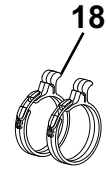

# TRAVEL'R, ADJUSTABLE PITCH ILLUSTRATED PARTS LIST

**DETAIL B  
(Idler Head)**

**DETAIL A  
(Motor Head)**

Alumaguard

Uniguard

**Detail C**

**2**

**1**

**19**

TravelR503

<b>Item</b>	<b>Part Number</b>	<b>Description</b>	<b>Notes</b>
1	Contact Carefree for order information	1/2 Set Hardware, Arm Assy, Motorized, RH	
2		1/2 Set Hardware, Arm Assy, Idler, LH	
3	R001094XXX	Top Mounting Bracket	Used w/ Aftermarket Only
4	R019319XXX	Quick Mount Bracket Kit (includes 4 brackets and hardware)	
5a	R019284-005	Fascia w/ external stop pin, White	qty 2 4
	R019284-006	Fascia w/ external stop pin, Black	qty 2 4
5b	R019678-005	Fascia w/o stop, White	qty 2 4
	R019678-006	Fascia w/o stop, Black	qty 2 4
6	R001252	Gas Shock	
7	R001576	Shock Hardware Kit	
8	R001326XXX	Kit, Motor Assy	
9	R001328XXX	Kit, Motor Cover	
10	R060414-006	Cable, Motor	
11	R001327XXX	Kit, Idler Assy	2
12	R001329XXX	Kit, Idler Cover	2
13	19xx00	Roller Tube, 3-slot	3 1/2" Dia
14		Canopy	Refer to Canopy Order Form
15	20xxx36XXX	Alumaguard Assembly Only	
16	R001246XXX-xxx	Uniguard (includes 4.25" soft connect)	
	R001246XXX-xxxT	Uniguard (includes 5.25" soft connect)	
17	R001247XXX-xxx	Soft Connect	4.25" Wide
	R001247XXX-xxxT	Soft Connect	5.25" Wide set of two
18	R00928	Tractioner	
19	R001605	Switch Kit	3
20	R014634-025	Extension Kit	White
	<i>The following parts are not shown</i>		
21	R014492-251	Hardware Pack, w/Top Bracket	White
22	R014492-JV1	Hardware Pack, w/Top Bracket	Black

- Notes:
1. XXX = Color; xxx= Length in inches.
  2. Head cover kits include one front cover, one rear cover and screws.
  3. Switch kit includes switch, faceplates, screws and connector. Kit replaces all previous single switch kits.
  4. Fascia kits include two fascia plates and screws.