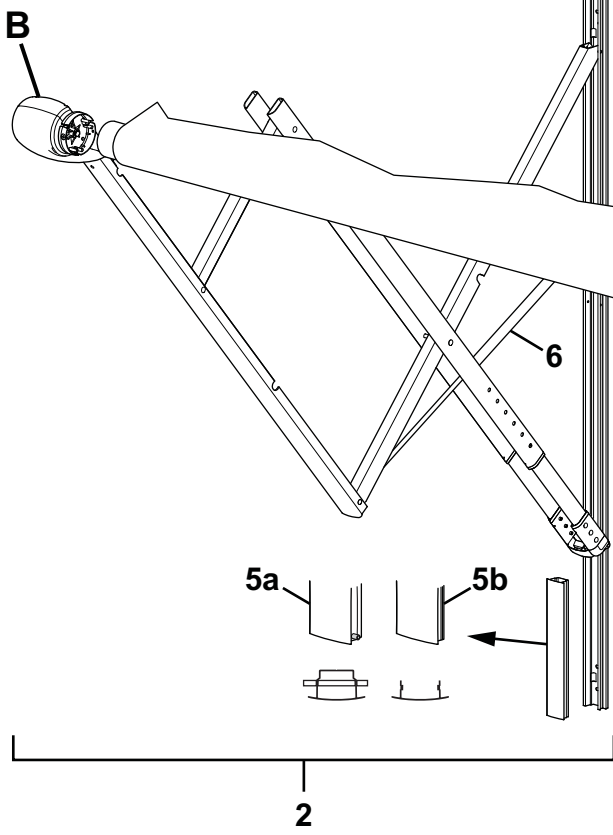

# TRAVEL'R, ADJUSTABLE PITCH ILLUSTRATED PARTS LIST

**DETAIL B  
(Idler Head)**

**DETAIL A  
(Motor Head)**

Alumaguard

Uniguard

**Detail C**

**2**

**1**

**19**

TravelR503

<b>Item</b>	<b>Part Number</b>	<b>Description</b>	<b>Notes</b>
1	Contact Carefree for order information	1/2 Set Hardware, Arm Assy, Motorized, RH	
2		1/2 Set Hardware, Arm Assy, Idler, LH	
3	R001094XXX	Top Mounting Bracket	Used w/ Aftermarket Only
4	R019319XXX	Quick Mount Bracket Kit (includes 4 brackets and hardware)	
5a	R019284-005	Fascia w/ external stop pin, White	qty 2 4
	R019284-006	Fascia w/ external stop pin, Black	qty 2 4
5b	R019678-005	Fascia w/o stop, White	qty 2 4
	R019678-006	Fascia w/o stop, Black	qty 2 4
6	R001252	Gas Shock	
7	R001576	Shock Hardware Kit	
8	R001326XXX	Kit, Motor Assy	
9	R001328XXX	Kit, Motor Cover	
10	R060414-006	Cable, Motor	
11	R001327XXX	Kit, Idler Assy	2
12	R001329XXX	Kit, Idler Cover	2
13	19xx00	Roller Tube, 3-slot	3 1/2" Dia
14		Canopy	Refer to Canopy Order Form
15	20xxx36XXX	Alumaguard Assembly Only	
16	R001246XXX-xxx	Uniguard (includes 4.25" soft connect)	
	R001246XXX-xxxT	Uniguard (includes 5.25" soft connect)	
17	R001247XXX-xxx	Soft Connect	4.25" Wide
	R001247XXX-xxxT	Soft Connect	5.25" Wide set of two
18	R00928	Tractioner	
19	R001605	Switch Kit	3
20	R014634-025	Extension Kit	White
	<i>The following parts are not shown</i>		
21	R014492-251	Hardware Pack, w/Top Bracket	White
22	R014492-JV1	Hardware Pack, w/Top Bracket	Black

- Notes:
1. XXX = Color; xxx= Length in inches.
  2. Head cover kits include one front cover, one rear cover and screws.
  3. Switch kit includes switch, faceplates, screws and connector. Kit replaces all previous single switch kits.
  4. Fascia kits include two fascia plates and screws.