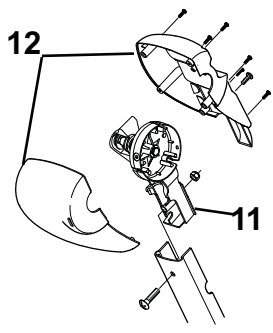

# TRAVEL'R, ADJUSTABLE PITCH ILLUSTRATED PARTS LIST

**DETAIL B  
(Idler Head)**

**DETAIL A  
(Motor Head)**

Alumaguard

Uniguard

**Detail C**

**2**

**1**

**19**

TravelR503

<b>Item</b>	<b>Part Number</b>	<b>Description</b>	<b>Notes</b>
1	Contact Carefree for order information	1/2 Set Hardware, Arm Assy, Motorized, RH	
2		1/2 Set Hardware, Arm Assy, Idler, LH	
3	R001094XXX	Top Mounting Bracket	Used w/ Aftermarket Only
4	R019319XXX	Quick Mount Bracket Kit (includes 4 brackets and hardware)	
5a	R019284-005	Fascia w/ external stop pin, White	qty 2 4
	R019284-006	Fascia w/ external stop pin, Black	qty 2 4
5b	R019678-005	Fascia w/o stop, White	qty 2 4
	R019678-006	Fascia w/o stop, Black	qty 2 4
6	R001252	Gas Shock	
7	R001576	Shock Hardware Kit	
8	R001326XXX	Kit, Motor Assy	
9	R001328XXX	Kit, Motor Cover	
10	R060414-006	Cable, Motor	
11	R001327XXX	Kit, Idler Assy	2
12	R001329XXX	Kit, Idler Cover	2
13	19xx00	Roller Tube, 3-slot	3 1/2" Dia
14		Canopy	Refer to Canopy Order Form
15	20xxx36XXX	Alumaguard Assembly Only	
16	R001246XXX-xxx	Uniguard (includes 4.25" soft connect)	
	R001246XXX-xxxT	Uniguard (includes 5.25" soft connect)	
17	R001247XXX-xxx	Soft Connect	4.25" Wide
	R001247XXX-xxxT	Soft Connect	5.25" Wide set of two
18	R00928	Tractioner	
19	R001605	Switch Kit	3
20	R014634-025	Extension Kit	White
	<i>The following parts are not shown</i>		
21	R014492-251	Hardware Pack, w/Top Bracket	White
22	R014492-JV1	Hardware Pack, w/Top Bracket	Black

- Notes:
1. XXX = Color; xxx= Length in inches.
  2. Head cover kits include one front cover, one rear cover and screws.
  3. Switch kit includes switch, faceplates, screws and connector. Kit replaces all previous single switch kits.
  4. Fascia kits include two fascia plates and screws.