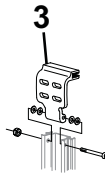

# TRAVEL'R, ADJUSTABLE PITCH ILLUSTRATED PARTS LIST

**DETAIL B  
(Idler Head)**

**DETAIL A  
(Motor Head)**

Alumaguard

Uniguard

**Detail C**

**2**

**1**

**19**

TravelR503

<b>Item</b>	<b>Part Number</b>	<b>Description</b>	<b>Notes</b>
1	Contact Carefree for order information	1/2 Set Hardware, Arm Assy, Motorized, RH	
2		1/2 Set Hardware, Arm Assy, Idler, LH	
3	R001094XXX	Top Mounting Bracket	Used w/ Aftermarket Only
4	R019319XXX	Quick Mount Bracket Kit (includes 4 brackets and hardware)	
5a	R019284-005	Fascia w/ external stop pin, White	qty 2 4
	R019284-006	Fascia w/ external stop pin, Black	qty 2 4
5b	R019678-005	Fascia w/o stop, White	qty 2 4
	R019678-006	Fascia w/o stop, Black	qty 2 4
6	R001252	Gas Shock	
7	R001576	Shock Hardware Kit	
8	R001326XXX	Kit, Motor Assy	
9	R001328XXX	Kit, Motor Cover	
10	R060414-006	Cable, Motor	
11	R001327XXX	Kit, Idler Assy	2
12	R001329XXX	Kit, Idler Cover	2
13	19xx00	Roller Tube, 3-slot	3 1/2" Dia
14		Canopy	Refer to Canopy Order Form
15	20xxx36XXX	Alumaguard Assembly Only	
16	R001246XXX-xxx	Uniguard (includes 4.25" soft connect)	
	R001246XXX-xxxT	Uniguard (includes 5.25" soft connect)	
17	R001247XXX-xxx	Soft Connect	4.25" Wide
	R001247XXX-xxxT	Soft Connect	5.25" Wide set of two
18	R00928	Tractioner	
19	R001605	Switch Kit	3
20	R014634-025	Extension Kit	White
	<i>The following parts are not shown</i>		
21	R014492-251	Hardware Pack, w/Top Bracket	White
22	R014492-JV1	Hardware Pack, w/Top Bracket	Black

- Notes:
1. XXX = Color; xxx= Length in inches.
  2. Head cover kits include one front cover, one rear cover and screws.
  3. Switch kit includes switch, faceplates, screws and connector. Kit replaces all previous single switch kits.
  4. Fascia kits include two fascia plates and screws.