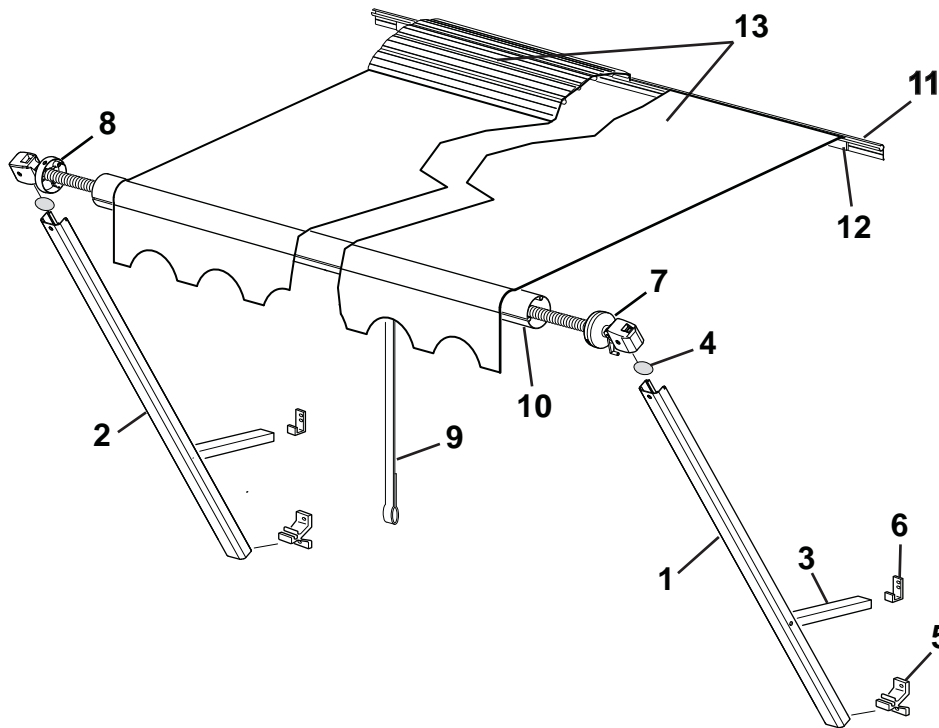

OTD MANUAL AWNING ILLUSTRATED PARTS LIST

OTD501

Item	Part Number	Description	Notes
1	R00215	Arm Assy w/ Brace, Straight	Satin
	R00216		Cameo
	R00217		White
	R00215-131	Arm Assy w/ Brace, 4 1/2° Bend	Satin
			White
	R00217-131WHT	Arm Assy w/ Brace, 4 1/2° Bend, telescoping	White
	R00215-151	Arm Assy w/ Brace, 5° Bend	Satin
R00217-151WHT		White	
2	R00215	Arm Assy w/ Brace, Straight	Satin
	R00216		Cameo
	R00217		White
3	R00218	Brace	Satin
	R00219		Cameo
	R00220		White
4	R041142-001	Foam Dampener	
5	R00221XXX	Bottom Bracket Assy	1
6	R00222	Brace Hook Assy	
7	610000XXX	Spring Assy, RH, 3'-8'	Used w/o Alumaguard 1
	610002XXX	Spring Assy, RH, 3'-8'	Used w/ Alumaguard 1
8	610001XXX	Spring Assy, LH, 3'-8'	Used w/o Alumaguard 1
	610003XXX	Spring Assy, LH, 3'-8'	Used w/ Alumaguard 1
9	R022406-036	Pull Strap, 36"	
10		Roller Tube	See Hardware and Accessories
11		Awning Rail	See Hardware and Accessories
12	R040198	Rubber Pad	
13		Canopy Only	Refer to Canopy Order Form
	<i>The following items are not shown</i>		
	R00604	Hardware Pack	
	901045	Arm Locks (Pair)	
	R040425-001	Brace End Cap	

Notes: 1. XXX = Color; xxx = Length in inches